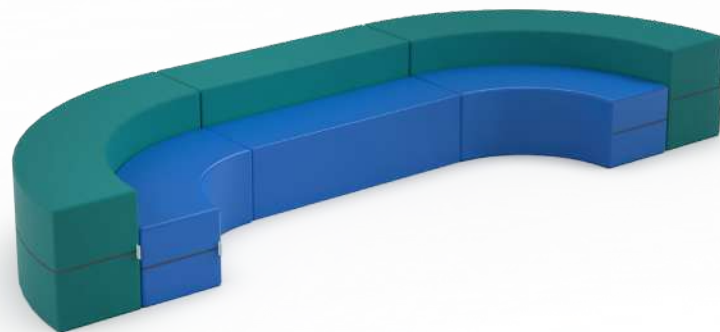

CURVED JNR COLLECTION C034 **$3390**

- extend the middle section to accommodate more students

- 2 X CURVED JNR OUTER TIER L1625 X W585 X H450
- 1 X STRAIGHT BENCH OUTER L1000 X W350 X H450
- 2 X CURVED JNR MIDDLE TIER L1130 X W480 X H300
- 1 X STRAIGHT BENCH MIDDLE L1000 X W350 X H300

SEATS 14-18