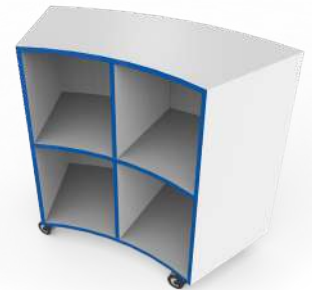

EACH
\$979

L1375 X W550 X D450 X H900

PRESENTATION BOOKCASE - INNER

\$890

L1050 X W450 X H900

STRAIGHT BOOKCASE

SINGLE L600 X W450 X H900
DOUBLE L1200 X W450 X H900

FROM EACH
\$410