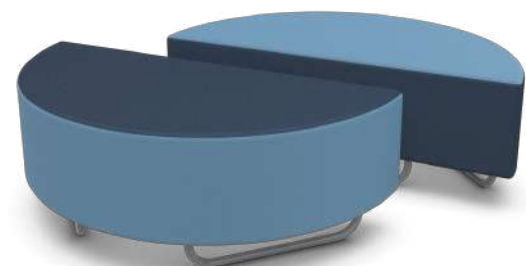

BEPARTA LOUNGE - DOUBLE

- available with or without arm rests

L1200 X W650 X H825

ALSO AVAILABLE
AS A TRIPLE FOR
\$1549

\$1199

BEPARTA LOUNGE - HALF ROUND

- ideal in Beparta Lounge collections

L1300 X W650 X H450