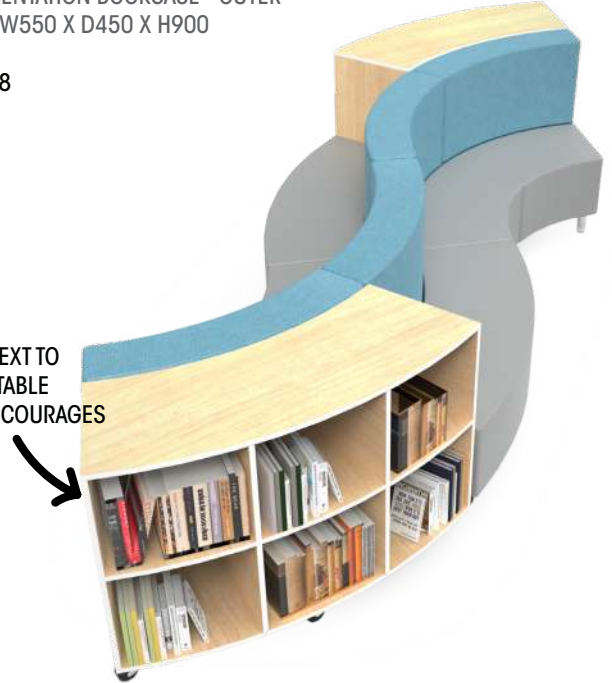

ALTERNATING PRESENTATION COLLECTION C128 **$7443**

- creating comfortable and convenient spaces to sit and read

- 4 X PRESENTATION HIGH BACK L1020 X W650 X H900
- 2 X PRESENTATION BOOTH OUTER L1155 X W450 X H450
- 2 X PRESENTATION BOOKCASE - OUTER L1375 X W550 X D450 X H900

SEATS 6-8

BOOKS NEXT TO COMFORTABLE SEATS ENCOURAGES READING