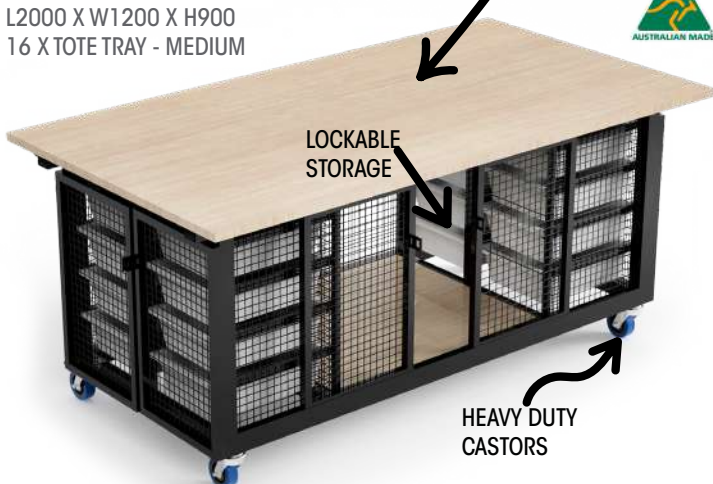

SEATS 4

BEPARTA TECH VAULT

\$4299

- ideal for storing robotics equipment

L2000 X W1200 X H900
16 X TOTE TRAY - MEDIUM

DURABLE
25mm TOP

LOCKABLE
STORAGE

HEAVY DUTY
CASTORS