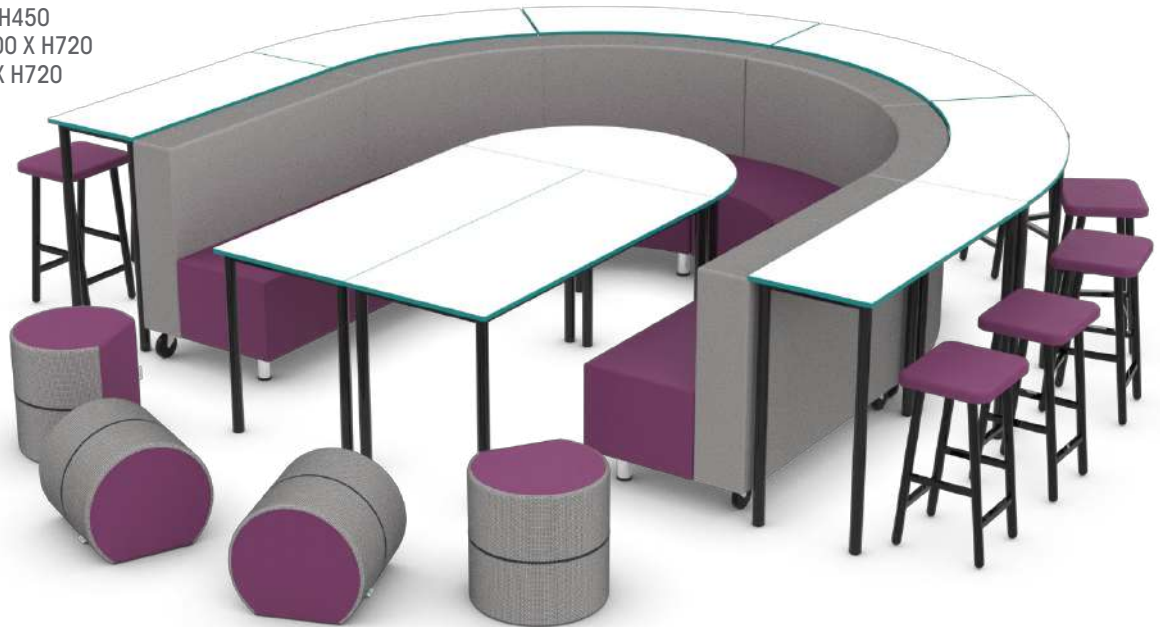

COLLECTIONS FOR THE WHOLE CLASS

CONTACT (02) 8095 8659

PRESENTATION COLLECTION C026

$15379

- ideal for group discussions and direct instruction, accommodating the whole class

- 4 X PRESENTATION HIGH BACK L1020 X W650 X H900
- 2 X PRESENTATION STRAIGHT HIGH BACK L1200 X W650 X H900
- 4 X PERCH CURVES - OUTER L1375 X W550 X H900
- 2 X PERCH STRAIGHT L1200 X W450 X H900
- 12 X BEFOCUS UPHOLSTERED STOOL - MEDIUM L430 X W300 X H635
- 4 X ROCKABLE SEAT L450 X W400 X H450
- 1 X HALF ROUND TABLE L1200 X W600 X H720
- 2 X STRAIGHT TABLE L1200 X W600 X H720

SEATS 24-26