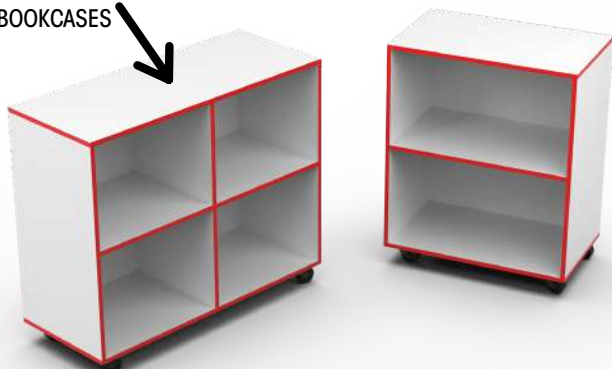

STRAIGHT BOOKCASE

SINGLE L600 X W450 X H900
DOUBLE L1200 X W450 X H900

FROM EACH
\$410

STRAIGHT BOOKCASE - NARROW

\$1089

- our most requested width for school library bookcases

1 X STRAIGHT BOOKCASE - NARROW L1800 X W350 X H900

COMPATIBLE WITH
PRESENTATION
BOOKCASES

IDEAL FOR
NOVELS

MODULAR RETURNS DESK C100

- ask us about optional drawers and alternative configurations

- 1 X STRAIGHT MODULE L1800 X W750 X H900
- 1 X STRAIGHT MODULE L2000 X W750 X H900
- 1 X DESK FRONT BOOK DISPLAY L2000 X W750 X H900
- 1 X CORNER MODULE L750 X W750 X H900
- 1 X BOOK RETURNS MODULE L800 X W750 X H900