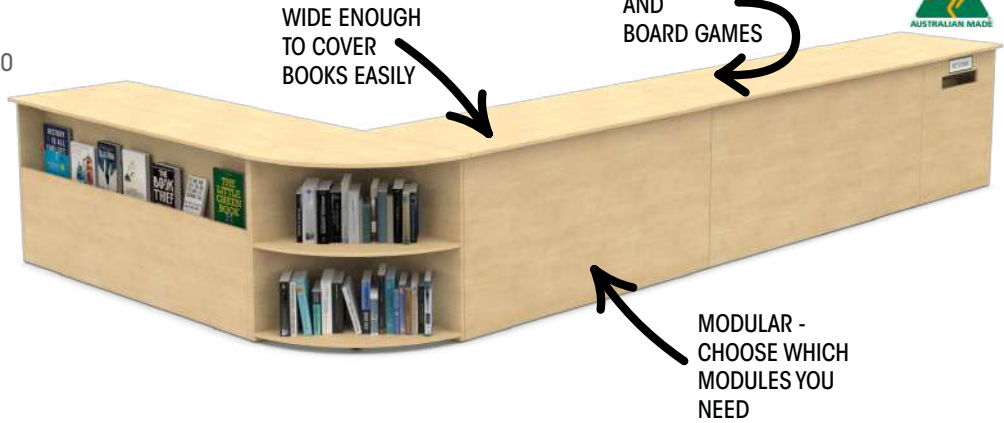

MODULAR RETURNS DESK C100

- ask us about optional drawers and alternative configurations

- 1 X STRAIGHT MODULE L1800 X W750 X H900
- 1 X STRAIGHT MODULE L2000 X W750 X H900
- 1 X DESK FRONT BOOK DISPLAY L2000 X W750 X H900
- 1 X CORNER MODULE L750 X W750 X H900
- 1 X BOOK RETURNS MODULE L800 X W750 X H900

$4299