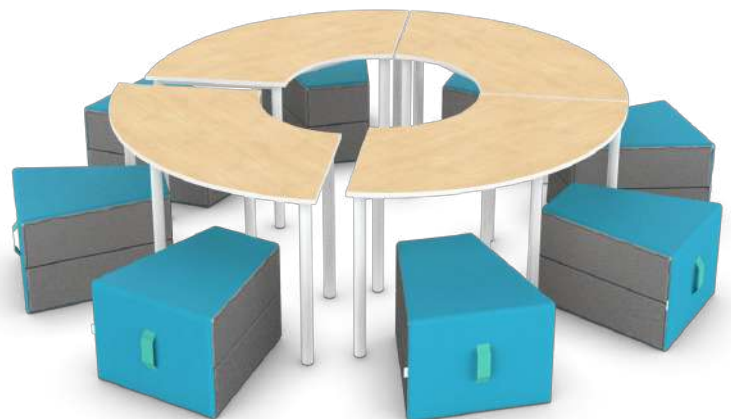

DOVETAIL COLLECTION - SMALL C011

$4279

- allows everyone to participate equally

4 X QUARTER TABLE L1415 X W715 X H550/680/720
8 X DOVETAIL SEAT L600 X W540 X H300/400/450

SEATS 8