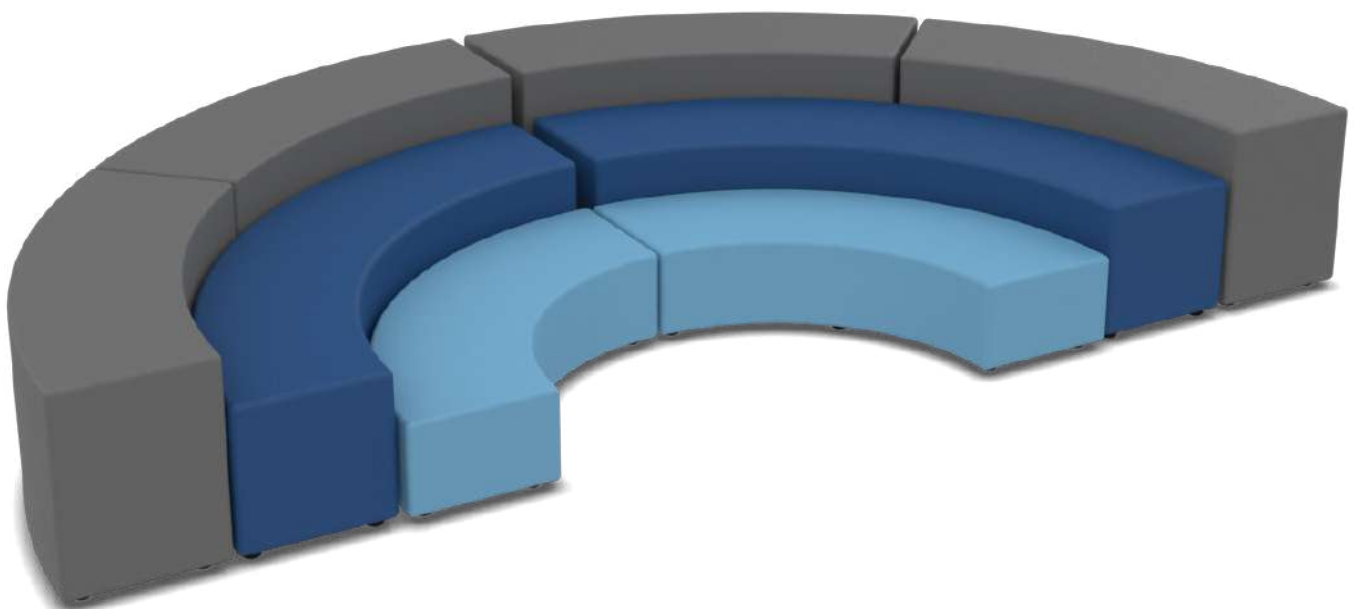

CURVED SEMI SNR COLLECTION C033

$6192

- strong internal structures make this suitable for older students, ideal for presentations

- 2 X CURVED SNR OUTER TIER PAIR - HIGH L1560 X W450 X H600
- 2 X CURVED SNR MIDDLE TIER - MEDIUM L2245 X W450 X H450
- 2 X CURVED SNR INNER TIER - LOW L1600 X W450 X H300

SEATS 16-20