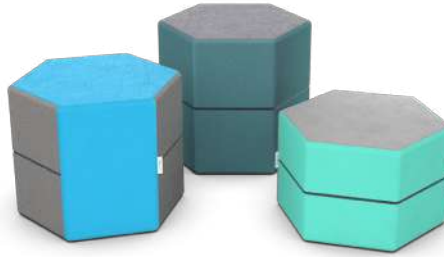

HEXAGON SEAT

FROM EACH
$219

- group the hexagons together or use them separately

SMALL L500 X W400 X H300
MEDIUM L500 X W400 X H400
LARGE L500 X W400 X H450