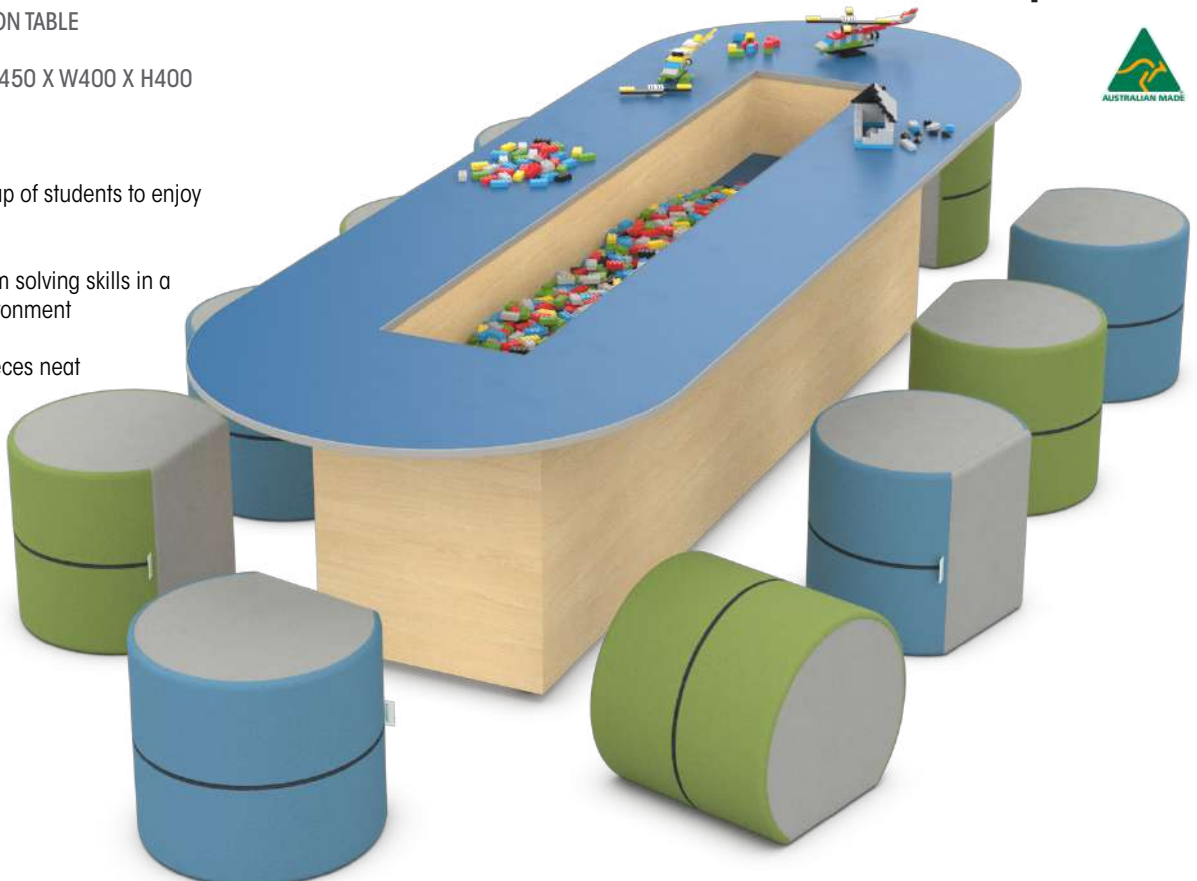

\$7443

COLLABORATIVE CONSTRUCTION TABLE C147

1 X COLLABORATIVE CONSTRUCTION TABLE
L3000 X W1000 X H680
10 X ROCKABLE SEAT - MEDIUM L450 X W400 X H400

SEATS 10

- an attractive table for a large group of students to enjoy building together
- encourages creativity and problem solving skills in a collaborative and free flowing environment
- deep central area keeps small pieces neat
- ideal for Libraries

\$7590

BESTRUCT™ WORKBENCH

\$4699

1 X BESTRUCT WORKBENCH
L1800 X W750 X H900
16 X TOTE TRAY - MEDIUM

- designed with educators for educators and students
- Australia's No. 1 STEM system
- heirloom-quality timber bench, 32mm thick
- high-grade 50mm steel tube for durability, enhanced with premium industrial powder coating,
- world's toughest, easy-to-use castors with double tap mechanism to lock and unlock
- flip frame for tools storage is secured with strong, easy-to-lock hinges
- add several BESTRUCT benches and caddies together to enlarge your workspace
- natural wood colours may vary but we will try to match the colours in your order

CONSTRUCTION STEM TABLE

\$1759

1 X CONSTRUCTION STEM TABLE L1200 X W850 X H500/680
4/6 X TOTE TRAY - MEDIUM

- 2-in-1 convertible table
- designed for everyday classroom work, converts to a STEAM learning environment in 30 seconds
- for the inside surface, choose either construction blocks or a standard tabletop finish. The high edge stops small pieces rolling away
- the writable tops can be neatly stowed inside the table
- 6 totes for storing small parts or students' materials