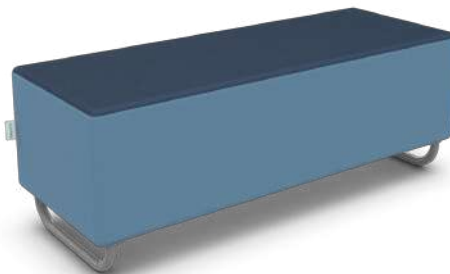

STRAIGHT BENCH SLED BASE

L1200 X W450 X H450