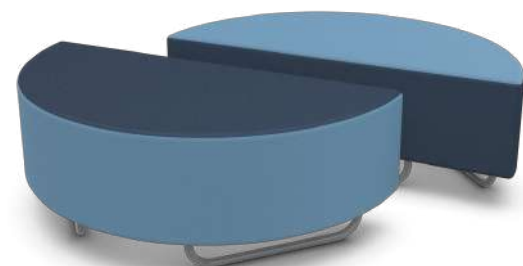

ALSO AVAILABLE
AS A TRIPLE FOR
\$1549

\$1199

BEPARTA LOUNGE - HALF ROUND

- ideal in Beparta Lounge collections

L1300 X W650 X H450

EACH
\$880

THE PRESENTATION LOUNGE RANGE

CONTACT (02) 8095 8659