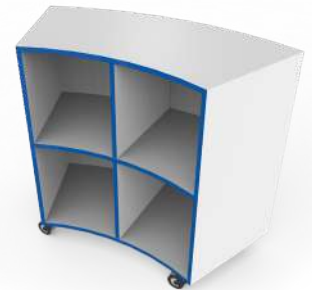

EACH
\$1560

L2120 X W680 X D350 X H900

PRESENTATION BOOKCASE - OUTER

EACH
\$979

L1375 X W550 X D450 X H900

PRESENTATION BOOKCASE - INNER

\$890

L1050 X W450 X H900