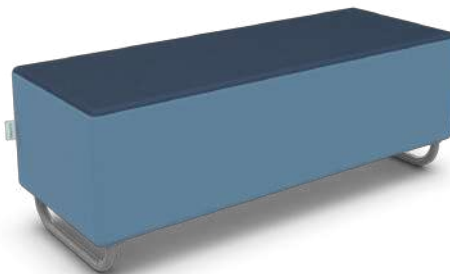

L790 X W650 X H825

\$1040

BEPARTA LOUNGE CONNECTOR

- 2 are needed for right angled connections

L680 X W650 X H450

EACH
\$605

STRAIGHT BENCH SLED BASE

L1200 X W450 X H450