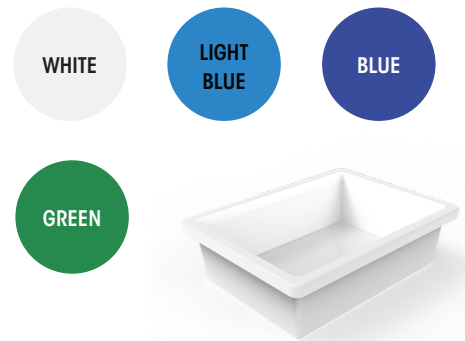

TOTE TRAY COLOURS

- choose from these tote tray colours