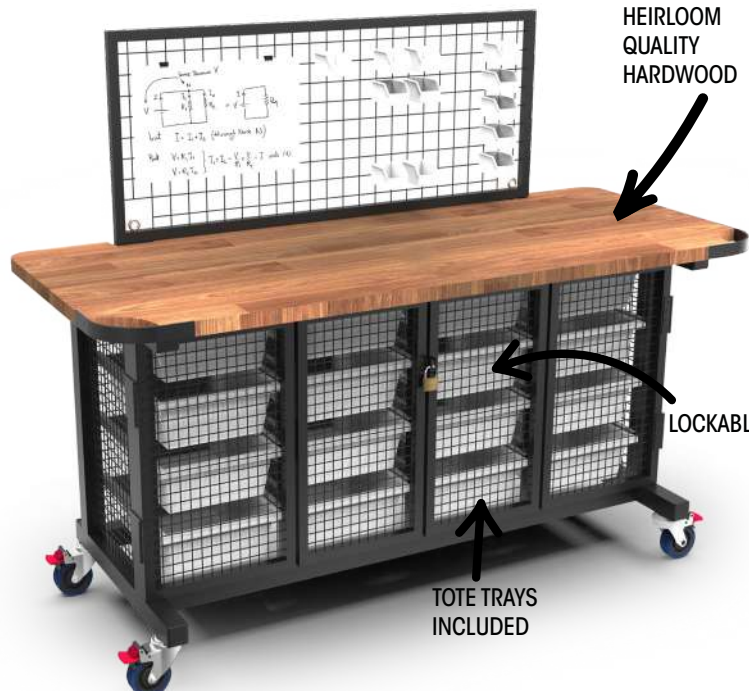

BESTRUCT™ WORKBENCH

$4699

- heirloom quality timber bench, high-grade 50mm steel tube, premium industrial powder coating, world's toughest, easy-to-use castors with double tap mechanism

L1800 X W750 X H900
16 X TOTE TRAY - MEDIUM

HEIRLOOM QUALITY HARDWOOD