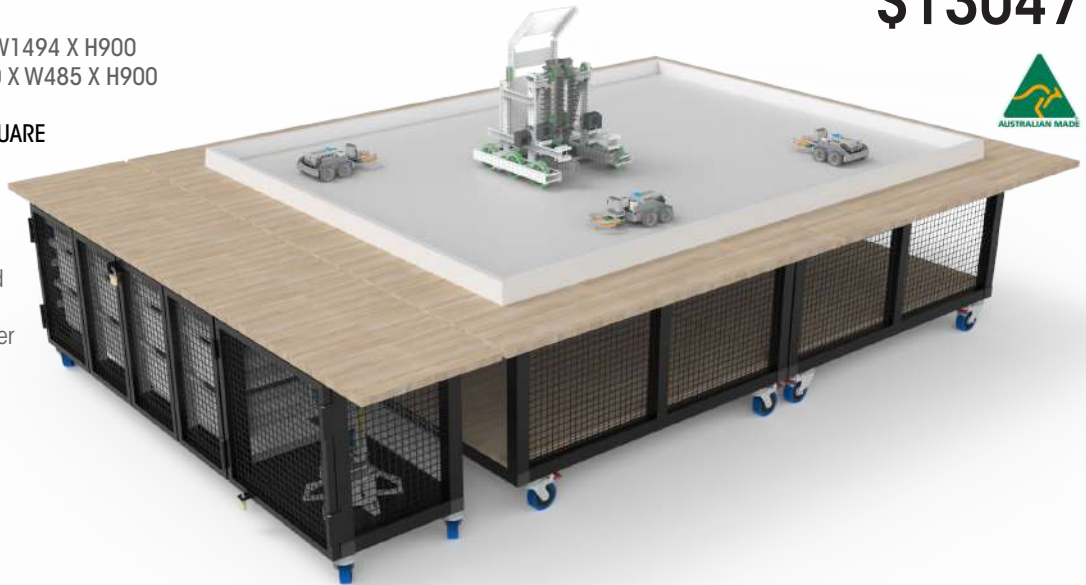

ROBOTICS TOURNAMENT COLLECTION C133

$13047

2 X ROBOTICS TOURNAMENT TABLE L2480 X W1494 X H900
1 X ROBOTICS TOURNAMENT STORAGE L2480 X W485 X H900

TOTAL SIZE: 3473 X 2480, over 8 METRES SQUARE

- ideal for preparing for robotics tournaments
- the 3 tables can be linked magnetically to form a large surface
- the full-size competition playing field is stored underneath the tables
- robots can also be stored underneath, together with small parts stashed in tote trays
- tough, easy-to-use castors for quick packing up and movement

- designed with thanks to Ian Fairhurst for all his insights and advice