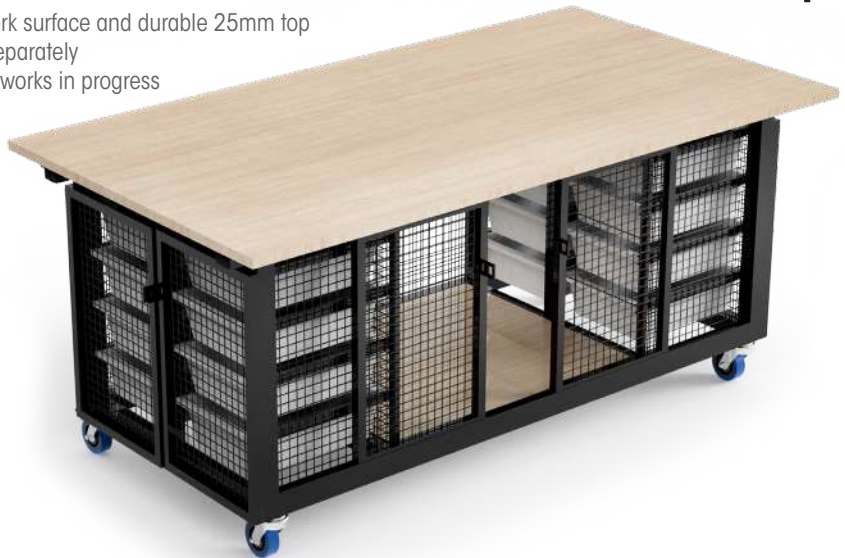

BEPARTA TECH VAULT

$4299

- ideal for storing robotics equipment, with an extra large work surface and durable 25mm top
- tote trays are available for storing different types of parts separately
- hollow interior offers ample space to store larger robots or works in progress
- everything can be securely locked when not in use
- heavy duty double-tap castors are easy to use

1 X BEPARTA TECH VAULT TABLE L2000 X W1200 X H900
16 X TOTE TRAY - MEDIUM