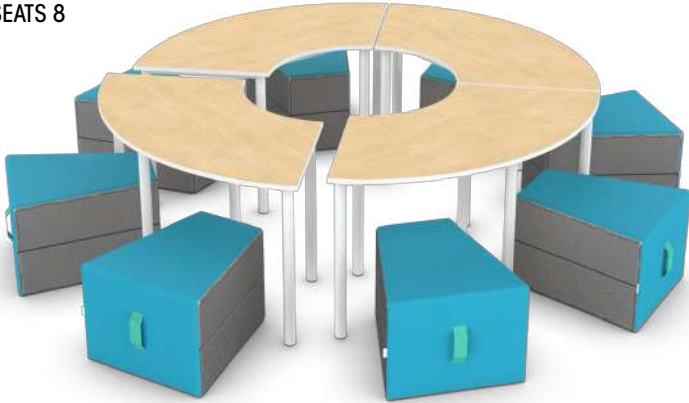

WELCOMING CLASSROOMS

CONTACT SALES@BEPARTA.COM.AU

DOVETAIL COLLECTION - SMALL C011

$4279

- allows everyone to participate equally

4 X QUARTER TABLE L1415 X W715 X H550/680/720
8 X DOVETAIL SEAT L600 X W540 X H300/400/450

SEATS 8