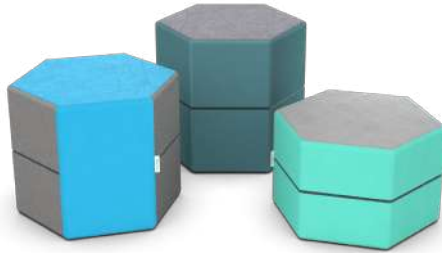

HEXAGON SEAT

FROM EACH
$219

- group the hexagons together or use them separately

SMALL L500 X W400 X H300
MEDIUM L500 X W400 X H400
LARGE L500 X W400 X H450