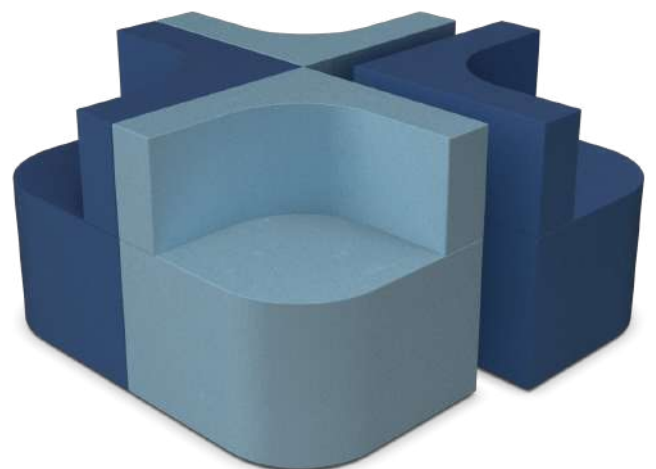

SEATS 4

\$3599

CORNER READING COLLECTION C115

- creating an oasis of calm in a busy school library

4 X CORNER READING SEAT L660 X W660 X H760

\$2996

BOOKCASES AND BOOKSHELVES

CONTACT SALES@BEPARTA.COM.AU