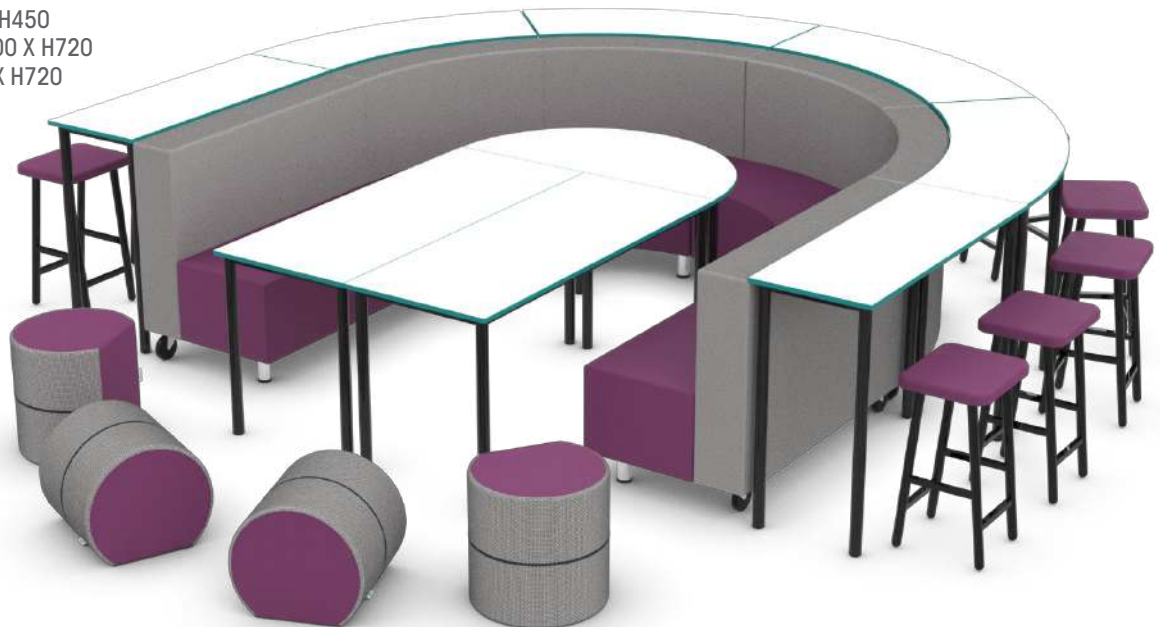

LIBRARIES AND BREAKOUT SPACES

CONTACT (02) 8095 8659

PRESENTATION COLLECTION C026

$15379

- ideal for group discussions and direct instruction, accommodating the whole class

- 4 X PRESENTATION HIGH BACK L1020 X W650 X H900
- 2 X PRESENTATION STRAIGHT HIGH BACK L1200 X W650 X H900
- 4 X PERCH CURVES - OUTER L1375 X W550 X H900
- 2 X PERCH STRAIGHT L1200 X W450 X H900
- 12 X BEFOCUS UPHOLSTERED STOOL - MEDIUM L430 X W300 X H635
- 4 X ROCKABLE SEAT L450 X W400 X H450
- 1 X HALF ROUND TABLE L1200 X W600 X H720
- 2 X STRAIGHT TABLE L1200 X W600 X H720

SEATS 24-26