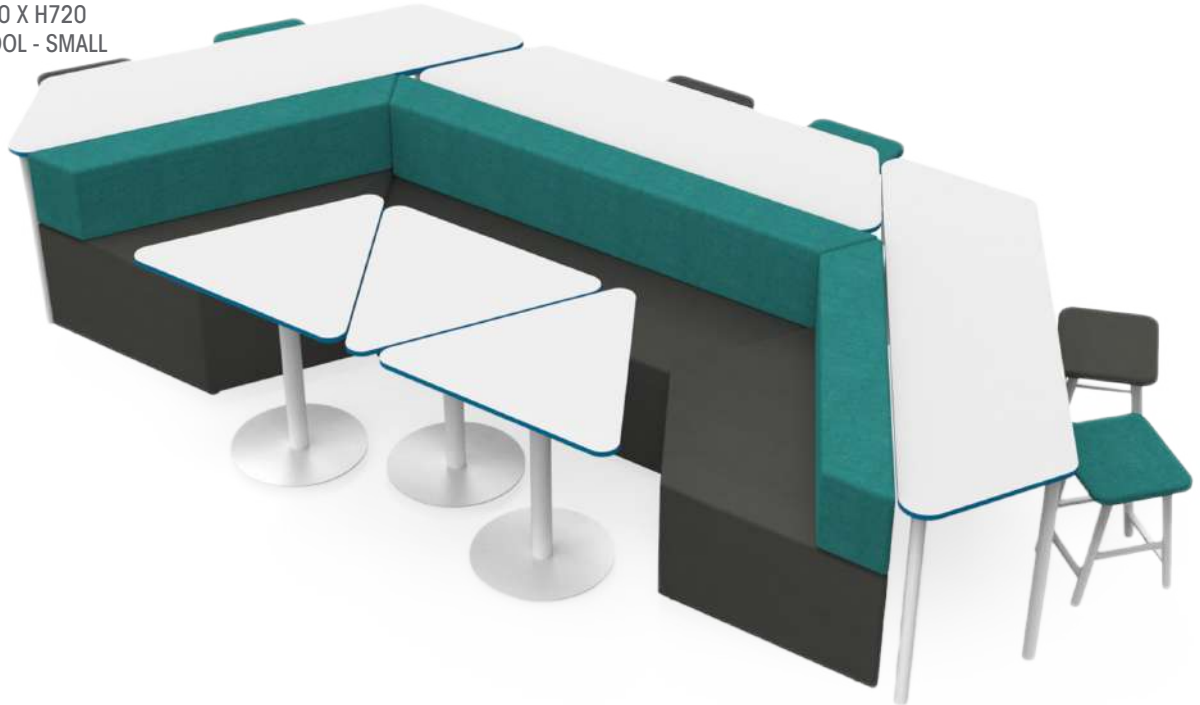

COLLECTIONS FOR 10-12 STUDENTS

CONTACT SALES@BEPARTA.COM.AU

ALL TRAPEZE COLLECTION C112

- a medium-sized collection that fits neatly into many learning spaces

3 X SOFT TRAPEZE TABLE L1950 X W500 X H720
2 X TRAPEZE - SINGLE L1350 X W650 X H720
1 X TRAPEZE - DOUBLE L1950 X W650 X H720
3 X TRIANGLE TABLE L830 X W730 X H720
6 X BEFOCUS UPHOLSTERED STOOL - SMALL
L430 X W300 X H450

SEATS 10