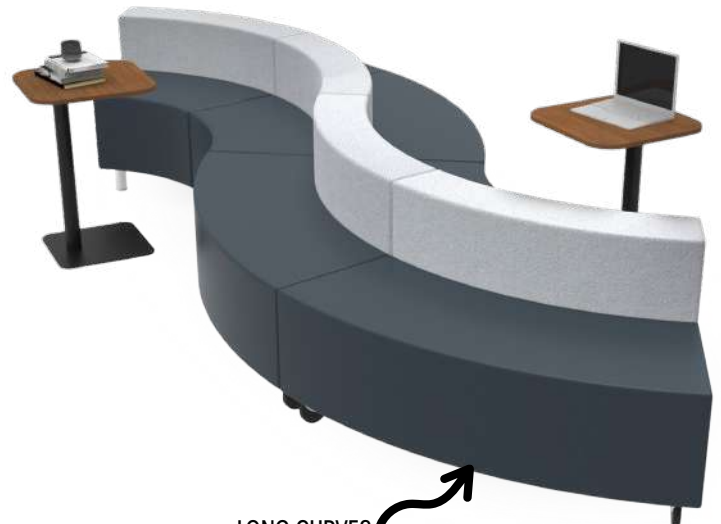

LONG CURVES GIVE STUDENTS EXTRA ROOM