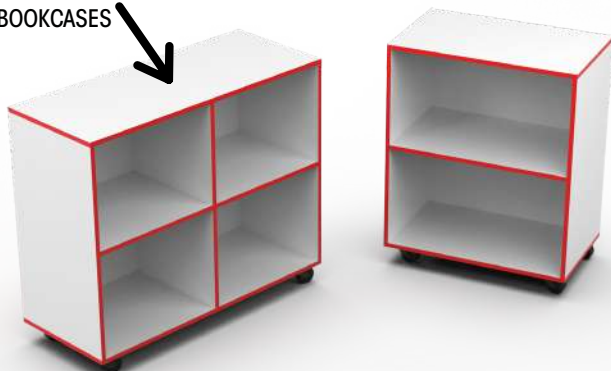

STRAIGHT BOOKCASE - NARROW

\$1089

- our most requested width for school library bookcases

1 X STRAIGHT BOOKCASE - NARROW L1800 X W350 X H900

COMPATIBLE WITH
PRESENTATION
BOOKCASES

IDEAL FOR
NOVELS

MODULAR RETURNS DESK C100