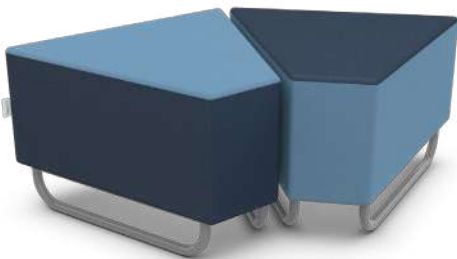

L790 X W650 X H825

\$1040

BEPARTA LOUNGE CONNECTOR

- 2 are needed for right angled connections

L680 X W650 X H450

EACH
\$605

STRAIGHT BENCH SLED BASE

L1200 X W450 X H450