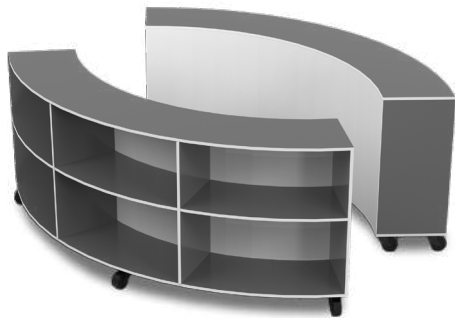

ROTATING BOOKCASE

\$1599

- for convenient browsing, tote trays not included

L800 X W800 X H1609

CURVED JNR BOOKCASE

EACH
\$1560

L2120 X W680 X D350 X H900

PRESENTATION BOOKCASE - OUTER