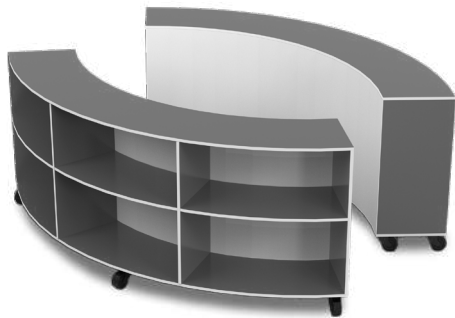

CURVED JNR BOOKCASE

EACH
$1560

L2120 X W680 X D350 X H900