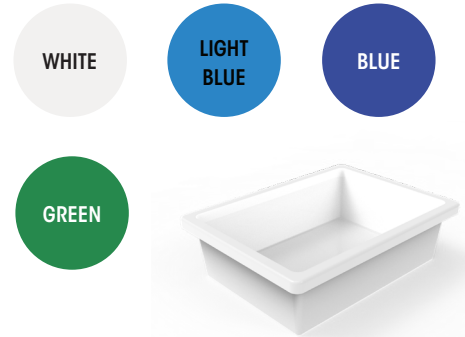

TOTE TRAY COLOURS

- choose from these tote tray colours