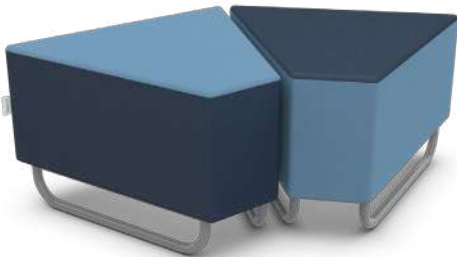

\$1799

BEPARTA LOUNGE - SINGLE WITH ARMS

- ideal for reception areas

L790 X W650 X H825

\$1040

BEPARTA LOUNGE CONNECTOR

- 2 are needed for right angled connections

L680 X W650 X H450