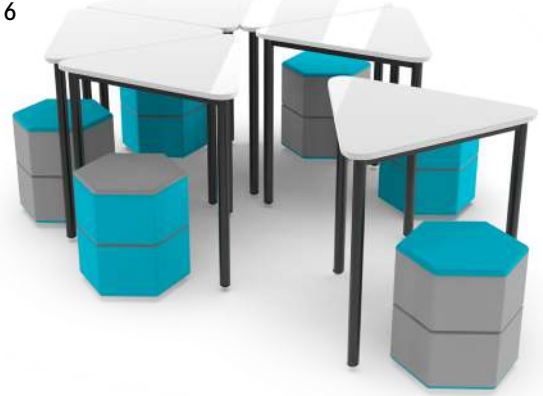

6 X TRIANGLE TABLE L825 X W730 X H550/680/720
6 X HEXAGON SEAT L500 X W430 X H300/400/450

SEATS 6

AGILE ROUNDED SQUARE STUDY COLLECTION C090

\$1812

- allowing students to work individually or in groups

4 X POSTURA MAX® CHAIR
4 X ROUNDED SQUARE STUDY TABLE L800 X W575 X H550/680/720