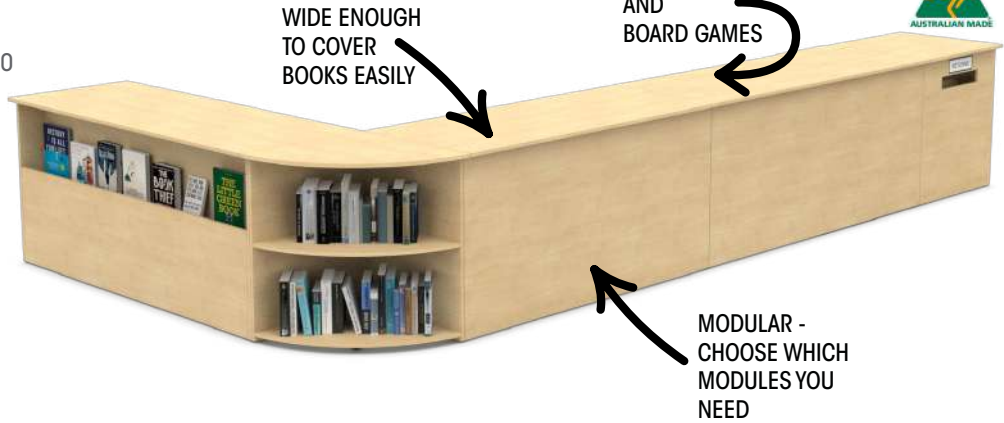

STRAIGHT BOOKCASE

SINGLE L600 X W450 X H900
DOUBLE L1200 X W450 X H900

FROM EACH
\$410

STRAIGHT BOOKCASE - NARROW

\$1089

- our most requested width for school library bookcases

1 X STRAIGHT BOOKCASE - NARROW L1800 X W350 X H900

COMPATIBLE WITH
PRESENTATION
BOOKCASES

IDEAL FOR
NOVELS

MODULAR RETURNS DESK C100

- ask us about optional drawers and alternative configurations

- 1 X STRAIGHT MODULE L1800 X W750 X H900
- 1 X STRAIGHT MODULE L2000 X W750 X H900
- 1 X DESK FRONT BOOK DISPLAY L2000 X W750 X H900
- 1 X CORNER MODULE L750 X W750 X H900
- 1 X BOOK RETURNS MODULE L800 X W750 X H900

\$4299

ESSENTIAL BOOK ORGANISER

\$614

L600 X W600 X H610

ESSENTIAL BOOK TROLLEY

\$1299

L780 X W485 X H820

BOOK HOLDER - SINGLE