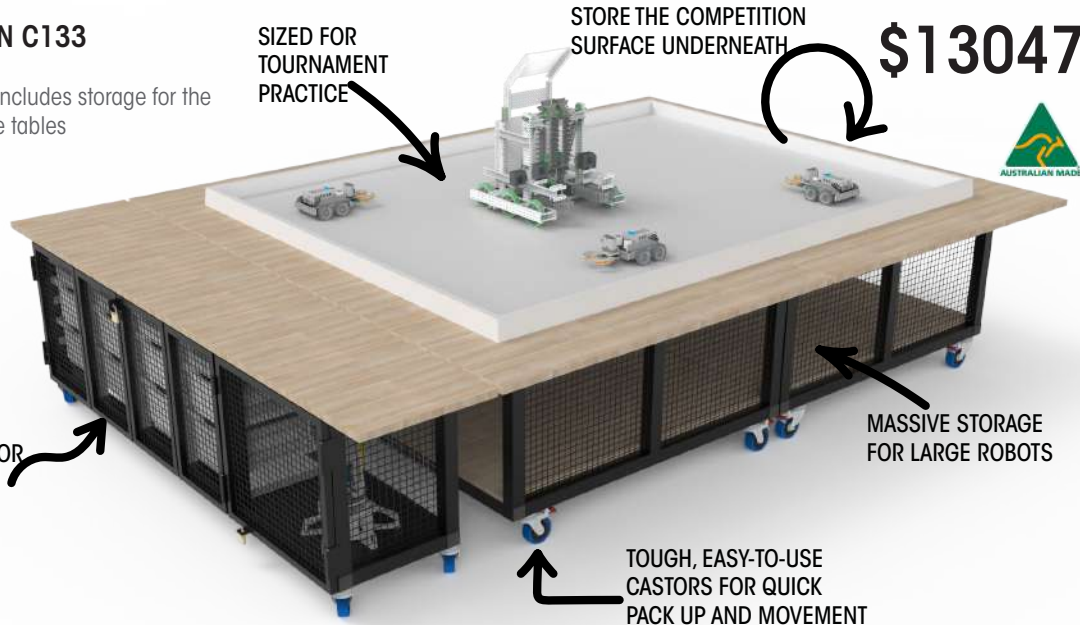

TOTE TRAYS FOR SMALL PARTS

SIZED FOR TOURNAMENT PRACTICE

STORE THE COMPETITION SURFACE UNDERNEATH

\$13047

MASSIVE STORAGE FOR LARGE ROBOTS

TOUGH, EASY-TO-USE CASTORS FOR QUICK PACK UP AND MOVEMENT

BESTRUCT CADDY