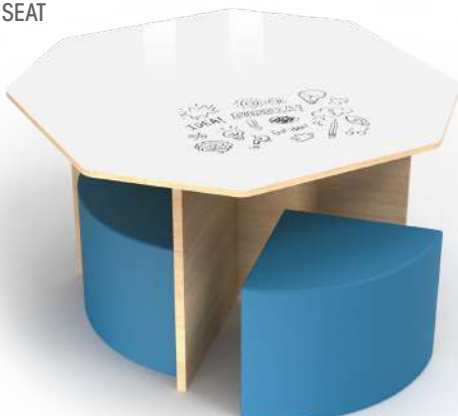

OCTA TABLE COLLECTION C108

FROM
$1580

- ideal for small group collaborations in a busy learning space

1 X OCTA TABLE
L900/1200 X W900/1200 X H550/680/720
4 X QTR CIRCLE SEAT
L435 X W435 X
H300/400/450

SEATS 4