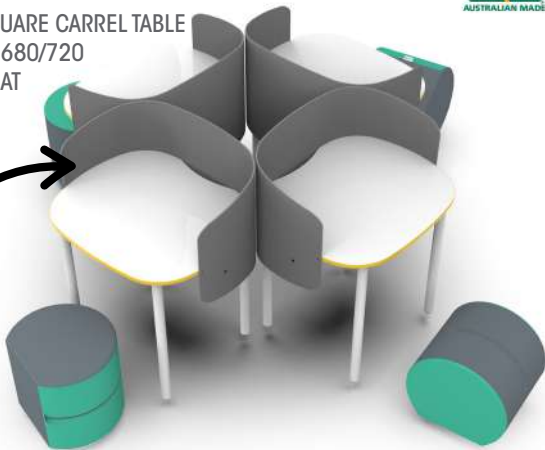

ENCOURAGING READING AND STUDY

CONTACT SALES@BEPARTA.COM.AU

BEHOUSE CUBBY

- giving students the option to retreat

1 X BEHOUSE MODULE
L1800 X W1580 X H2400

$3599

BEZONE POD - DOUBLE

- for quiet reading, retreat and brainstorming sessions

1 X BEZONE POD - DOUBLE
L1450 X W900 X H1800
12 X TOTE TRAY - MEDIUM

$4999

ROUNDED SQUARE STUDY COLLECTION C046

- carrels assist students to focus and concentrate

4 X ROUNDED SQUARE CARREL TABLE
L800 X W680 X H680/720
4 X ROCKABLE SEAT
L450 X W400 X H400/450

SEATS 4

ACOUSTIC PANELS FOR QUIET STUDY

$3599

COLLAB QTR COLLECTION C009

- a versatile collection for larger groups

2 X STRAIGHT TABLE L1200 X W600 X H550/680/720
4 X QUARTER TABLE L1415 X W715 X H550/680/720
12 X ROCKABLE SEAT L450 X W400 X H300/400/450

SEATS 12

$6174

HEMISPHERE COLLECTION C041

- create a sense of place for shared reading or bringing the outside in for a biophilic retreat

1 X HEMISPHERE OTTOMAN - SMALL L600 X W600 X H300
2 X HEMISPHERE OTTOMAN - MEDIUM L900 X W900 X H450

SEATS 3-5

$2550

HOODED SEAT - DOUBLE

- providing a comfortable retreat for students, to encourage reading

1 X HOODED SEAT - DOUBLE
L1800 X W650 X H1800
8 X TOTE TRAY - MEDIUM

SEATS 3

$3699