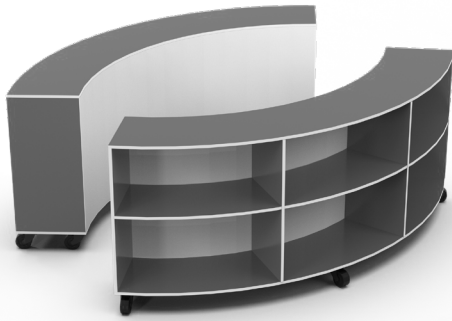

CURVED JNR BOOKCASE

EACH $1560

L2120 X W680 X D350 X H900