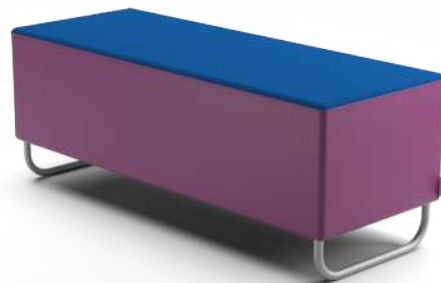

STRAIGHT BENCH SLED BASE

$1052

L1200 X W450 X H450