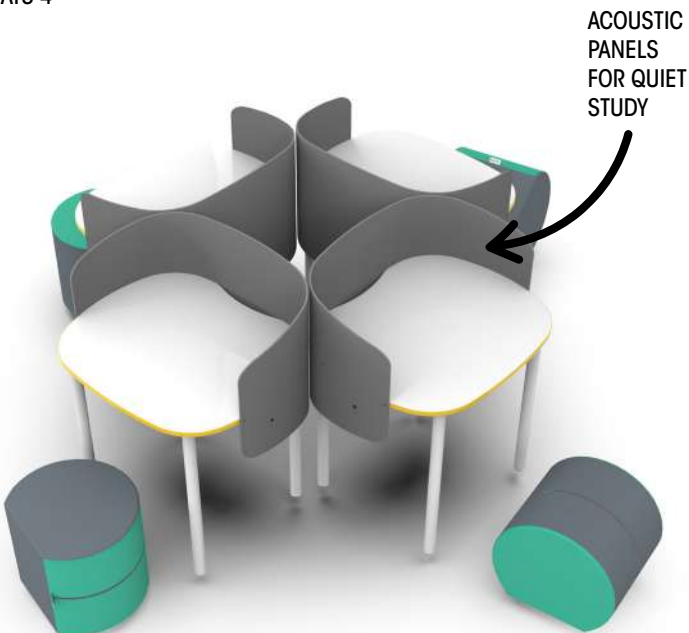

ROUNDED SQUARE STUDY COLLECTION C046

$3599

- carrels assist students to focus and concentrate

4 X ROUNDED SQUARE CARREL TABLE L800 X W680 X H680/720
4 X ROCKABLE SEAT L450 X W400 X H400/450

SEATS 4