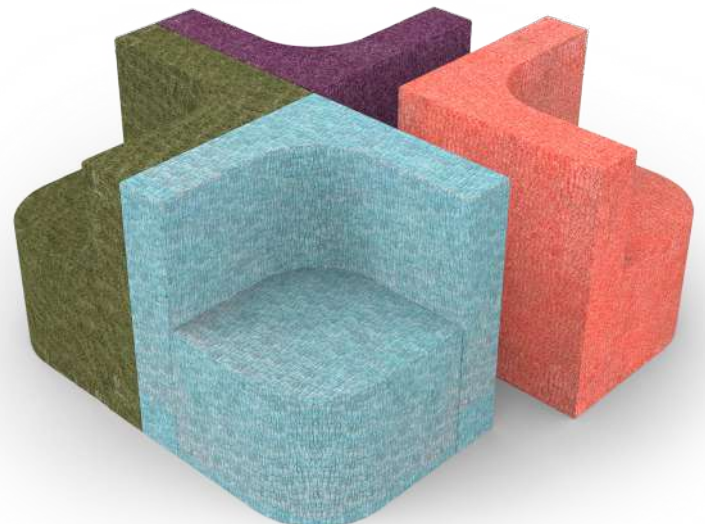

SEATS 6

\$7443

CORNER READING COLLECTION C115

- creating an oasis of calm in a busy school library

4 X CORNER READING SEAT L660 X W660 X H760

\$2996

BOOKCASES AND BOOKSHELVES

CONTACT SALES@BEPARTA.COM.AU