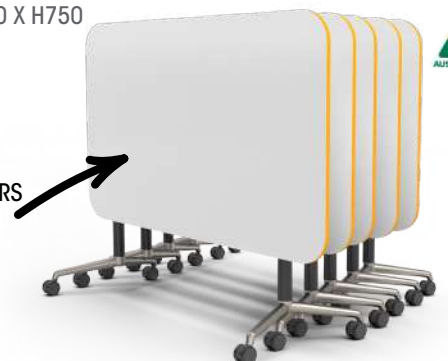

SOFT RECTANGLE COLLECTION C013

$4495

5 X SOFT RECTANGLE FOLDABLE
TABLE L1400 X W750 X H750

CHOOSE COLOURS
AND MATERIALS
ON PAGE 42