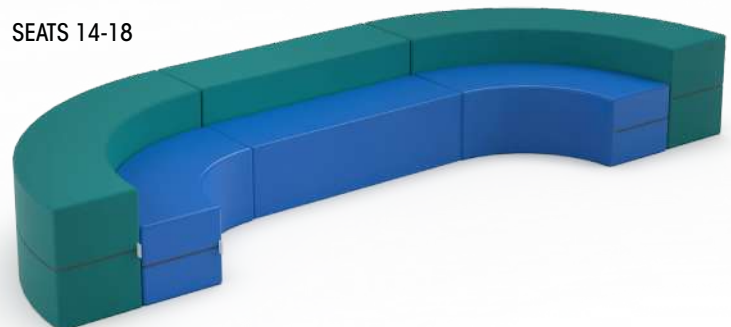

CURVED JNR COLLECTION C034 **$3030**

- extend the middle section to accommodate more students

- 2 X CURVED JNR OUTER TIER L1625 X W585 X H450
- 1 X STRAIGHT BENCH OUTER L1000 X W350 X H450
- 2 X CURVED JNR MIDDLE TIER L1130 X W480 X H300
- 1 X STRAIGHT BENCH MIDDLE L1000 X W350 X H300

SEATS 14-18