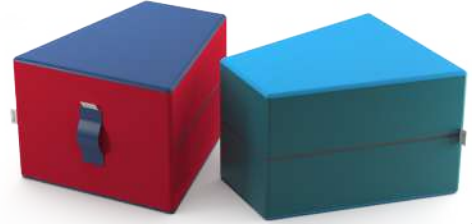

DOVETAIL SEAT

FROM EACH
$299

- comfortable and easy to move

SMALL L600 X W540 X H300
MEDIUM L600 X W540 X H400
LARGE L600 X W540 X H450