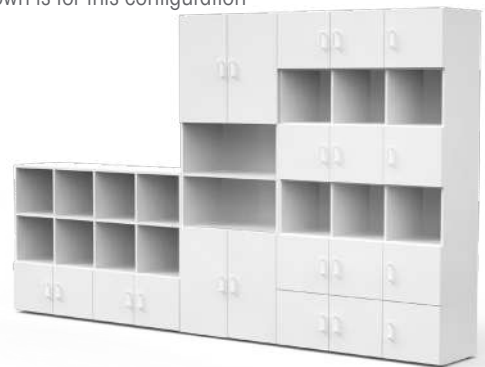

EXECUTIVE PRINCIPAL'S TABLE

\$3999

1 X EXECUTIVE TABLE L2000 X W1800 X H760

BECONFIGURE JOINERY

\$7399

- price shown is for this configuration

PRINCIPAL'S TABLE

\$2299