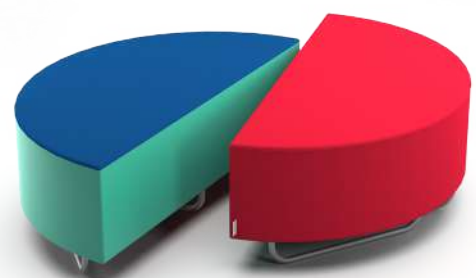

BEPARTA LOUNGE - DOUBLE WITH ARMS

- available with or without arm rests

L1390 X W650 X H825

\$1799

BEPARTA LOUNGE - HALF ROUND

EACH
\$880

- ideal in Beparta Lounge collections

L1300 X W650 X H450