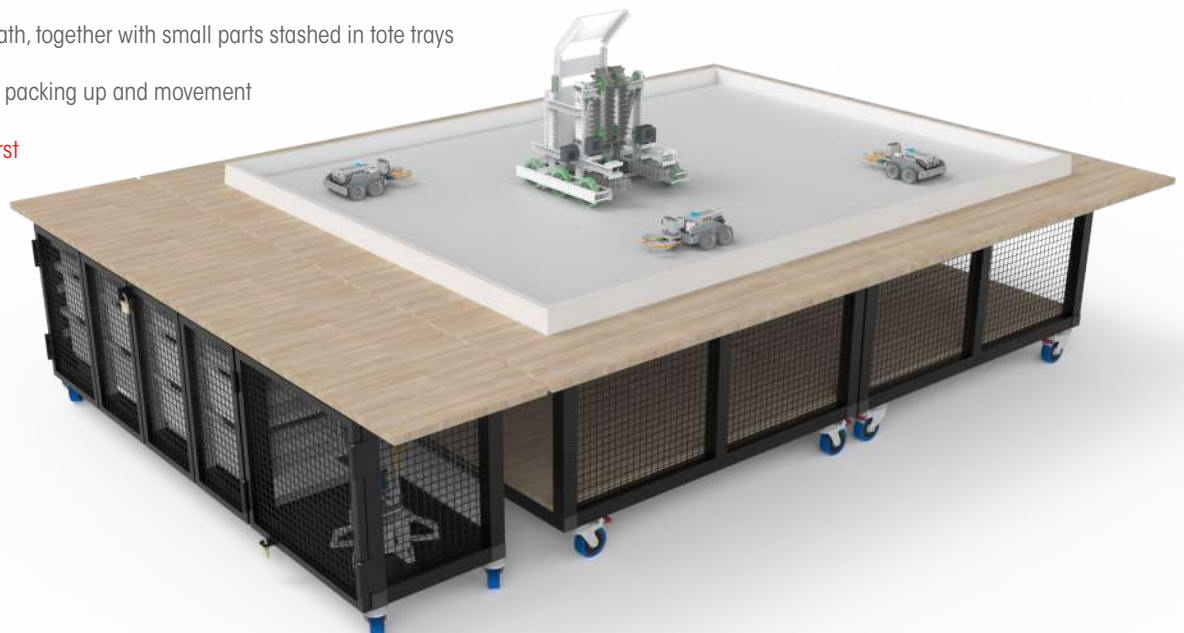

- designed with thanks to Ian Fairhurst
for all his insights and advice

\$13047

BEPARTA TECH VAULT

1 X BEPARTA TECH VAULT TABLE L2000 X W1200 X H900
16 X TOTE TRAY - MEDIUM

- ideal for storing robotics equipment, including large robots
- extra-large work surface with a durable 25mm top
- tote trays keep small parts organised and separate
- magnetic side openings for easy access to tote trays
- sliding doors on ball bearings offer a wide opening to easily store large robots or works in progress
- everything can be securely locked when not in use
- heavy duty, easy-to-use castors with a double tap mechanism to lock and unlock