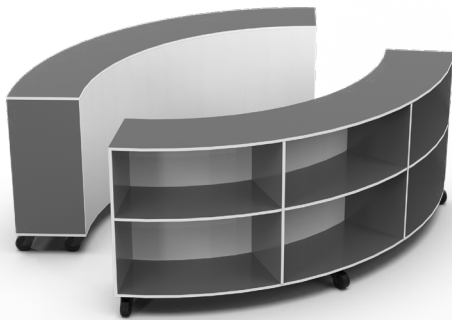

ROTATING BOOKCASE

\$1599

- for convenient browsing, tote trays not included

L800 X W800 X H1609

CURVED JNR BOOKCASE

EACH \$1560

L2120 X W680 X D350 X H900

PRESENTATION BOOKCASE - OUTER