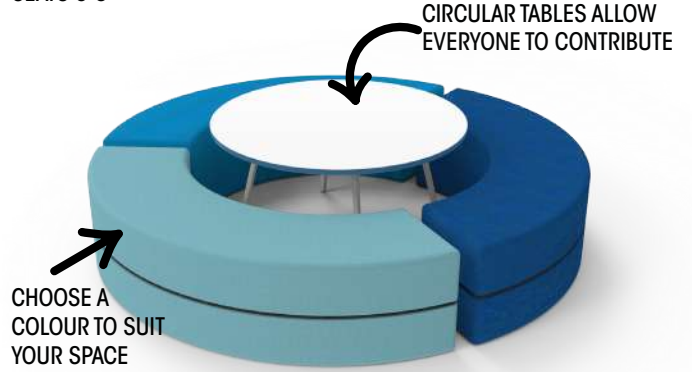

CONTACT SALES@BEPARTA.COM.AU

CLOUD FOLDABLE COLLECTION C001

\$2474

- encouraging collaborative learning

1 X CLOUD FOLDABLE TABLE L1750 X W1000 X H720
6 X ANGLE CUBE SEAT L450 X W450 X H500

SEATS 6

3 ROUND COLLECTION C134

\$3899

- creating a comfortable space for informal discussions

3 X ARC OTTOMAN L1955 X W790 X H300/400/450
1 X ROUND TABLE L1200 X W1200 X H550/680/720

SEATS 6-8

PLASTIC HIGH STOOL COLLECTION C093

\$1691

1 X ROUNDED SQUARE TABLE - HIGH L1200 X W1200 X H900/1050
4 X POSTURA® PLUS SLED BASE STOOL