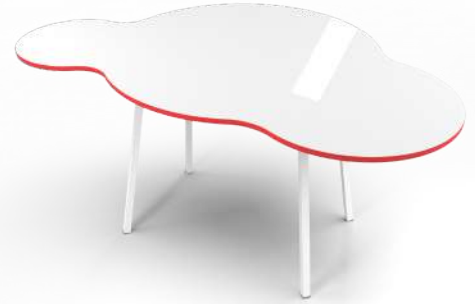

SEATS 12

\$5545

CLOUD TABLE

- engaging students who are reluctant to collaborate

- LOW L1425 X W900 X H500
- MEDIUM L1425 X W900 X H680
- HIGH L1425 X W900 X H720

FROM **\$479**

TECH SNR TABLE

- designed for STEM and STEAM learning