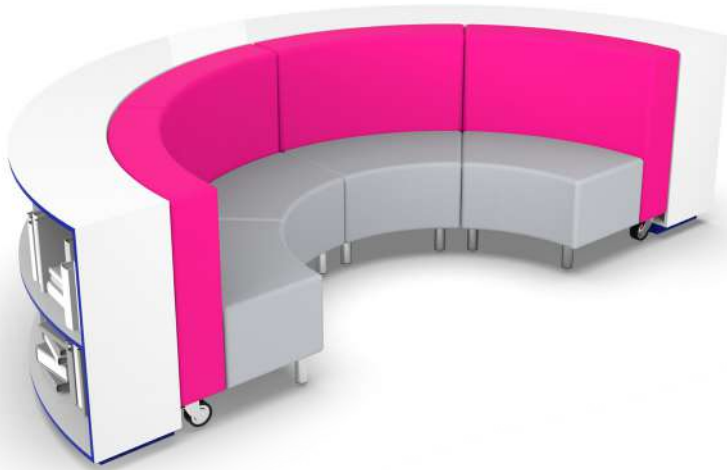

LIBRARIES AND LARGE OPEN SPACES

CONTACT (02) 8095 8659

PRESENTATION COLLECTION C025

$8232

- seating options with perfectly matching extra bookshelves

4 X PRESENTATION HIGH BACK L1020 X W650 X H900
4 X PRESENTATION BOOKCASE - OUTER L1375 X W550 X H900

SEATS 4-6