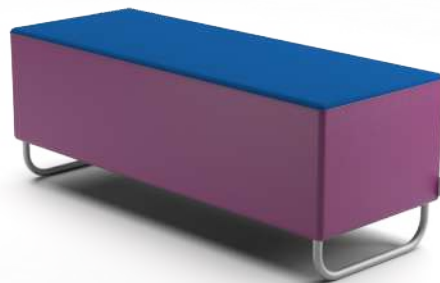

STRAIGHT BENCH SLED BASE

$1052

L1200 X W450 X H450