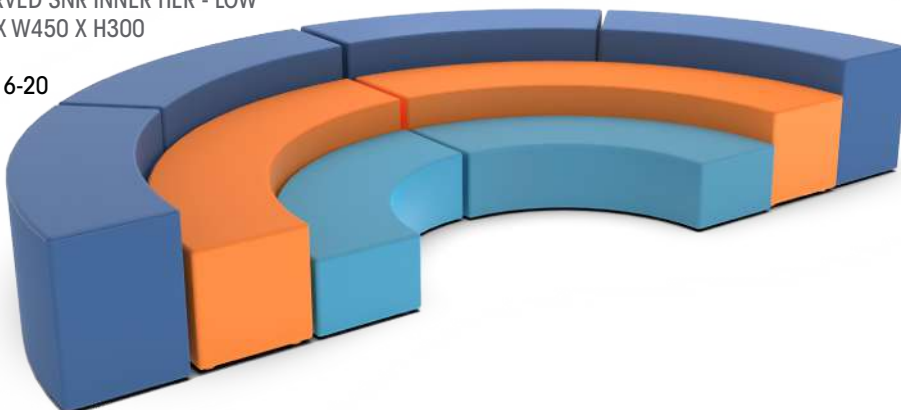

CURVED SEMI SNR COLLECTION C033

$6192

- strong internal structures make this suitable for older students, ideal for presentations

- 2 X CURVED SNR OUTER TIER - HIGH L1560 X W450 X H600
- 2 X CURVED SNR MIDDLE TIER - MEDIUM L2245 X W450 X H450
- 2 X CURVED SNR INNER TIER - LOW
  L1600 X W450 X H300

SEATS 16-20