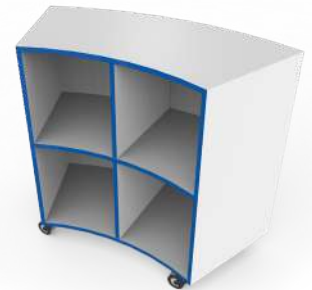

PRESENTATION BOOKCASE - INNER

$890

L1050 X W450 X H900