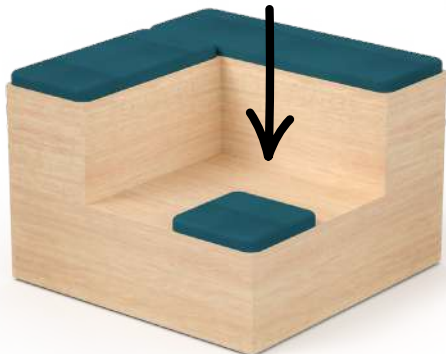

SEATS 14-16

CASTORS FOR
EASY MOVEMENT

CORNER SQUARE TIER **\$3999**

L1200 X W1200 X H850

SEATS 3

DESIGNED TO
GIVE PLENTY OF
FOOT ROOM

SQUARE TIER **\$3200**

L1200 X W1200 X H850