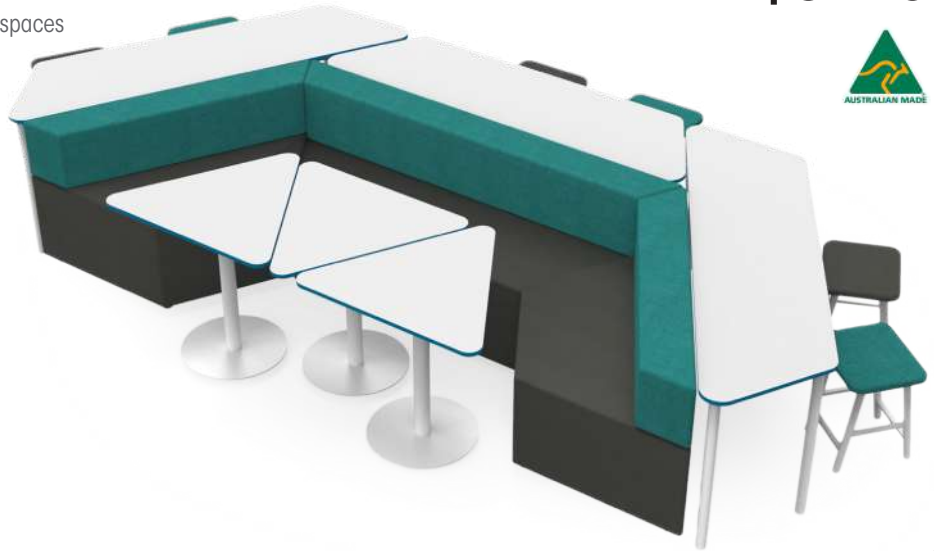

TRAPEZE OPTIONS

CONTACT (02) 8095 8659

ALL TRAPEZE COLLECTION C112

$8990

- a medium-sized collection that fits neatly into many learning spaces

- 2 X SOFT TRAPEZE TABLE L 1500 X W1923 X H720
- 1 X SOFT TRAPEZE TABLE L 500 X W1950 X H720
- 1 X TRAPEZE - SINGLE L1350 X W650 X H720
- 1 X TRAPEZE - DOUBLE L1950 X W650 X H720
- 3 X TRIANGLE TABLE L830 X W730 X H720
- 6 X BEFOCUS UPHOLSTERED STOOL - MEDIUM L430 X W300 X H635

SEATS 10