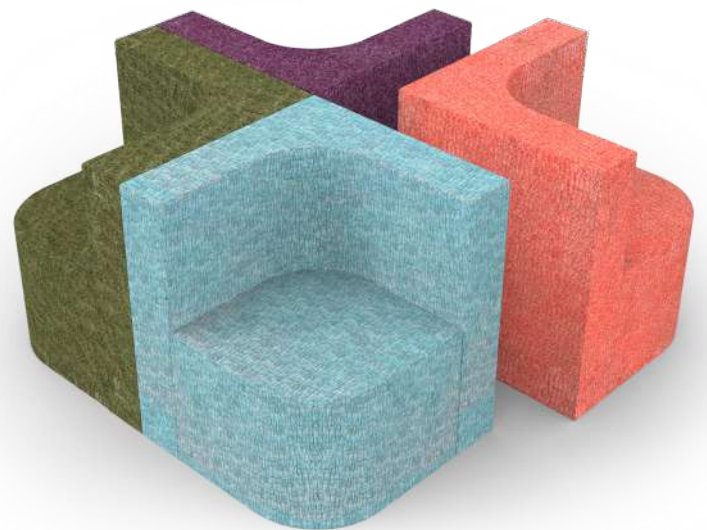

CORNER READING COLLECTION C115

$2996

- creating an oasis of calm in a busy school library

4 X CORNER READING SEAT L660 X W660 X H760