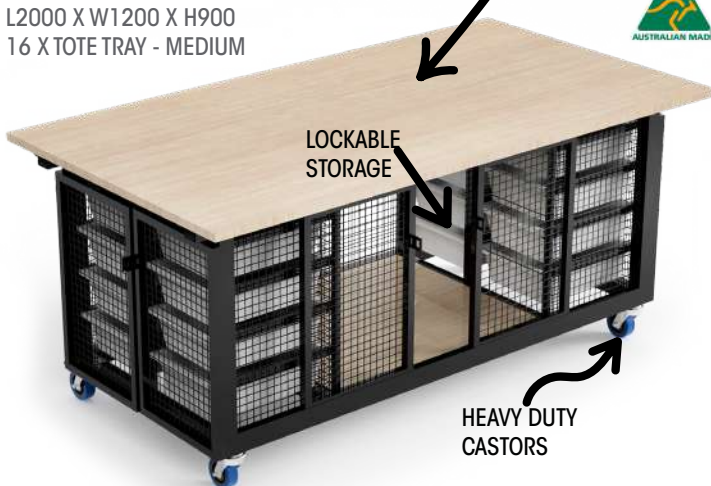

SEATS 4

BEPARTA TECH VAULT

\$4299

- ideal for storing robotics equipment

L2000 X W1200 X H900
16 X TOTE TRAY - MEDIUM

DURABLE
25mm TOP

LOCKABLE
STORAGE

HEAVY DUTY
CASTORS