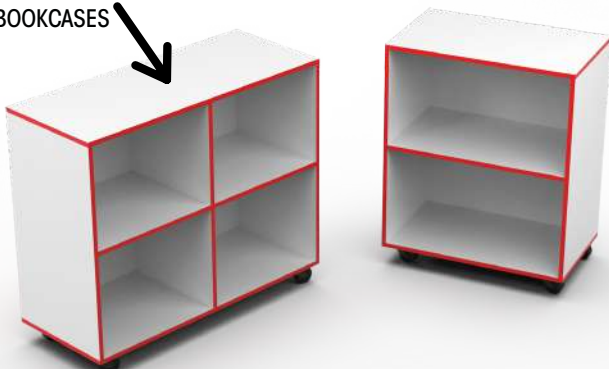

STRAIGHT BOOKCASE

FROM EACH $410

SINGLE L600 X W450 X H900
DOUBLE L1200 X W450 X H900

COMPATIBLE WITH PRESENTATION BOOKCASES