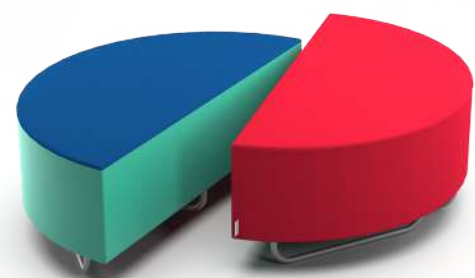

BEPARTA LOUNGE - DOUBLE WITH ARMS

- available with or without arm rests

L1390 X W650 X H825

\$1799

BEPARTA LOUNGE - HALF ROUND

EACH
\$880

- ideal in Beparta Lounge collections

L1300 X W650 X H450