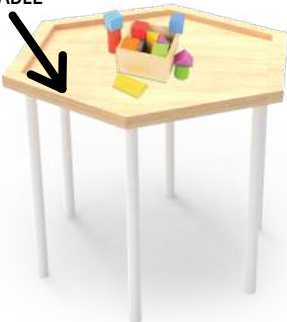

FROM
\$405

L1200 X W600 X H550/680/720

HEX EDGE TABLE

FROM
\$624

- ideal for reception and lounge areas

L1176 X W1040 X H550/680/720

ALTERNATIVE WOOD COLOURS AVAILABLE

SOFT TRAPEZE TABLE