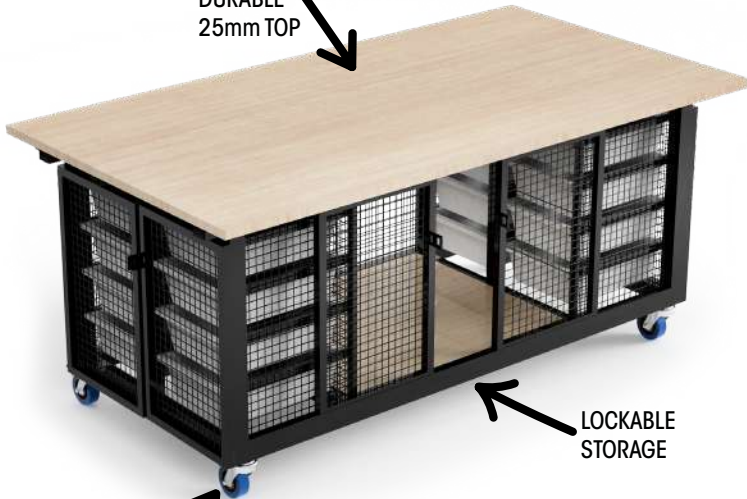

BEPARTA TECH VAULT

$4299

- ideal for storing robotics equipment, with an extra large work surface. Tote trays are available for storing different types of parts separately, whilst the hollow interior offers ample space to store larger robots or works in progress. Everything can be securely locked when not in use.

1 X BEPARTA TECH VAULT TABLE L2000 X W1200 X H900
16 X TOTE TRAY - MEDIUM

DURABLE
25mm TOP