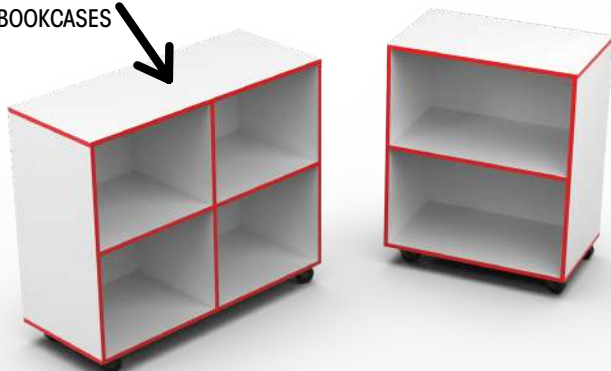

L1050 X W450 X H900

STRAIGHT BOOKCASE

FROM EACH \$410

SINGLE L600 X W450 X H900
DOUBLE L1200 X W450 X H900

COMPATIBLE WITH PRESENTATION BOOKCASES

STRAIGHT BOOKCASE - NARROW

\$1089

- our most requested width for school library bookcases