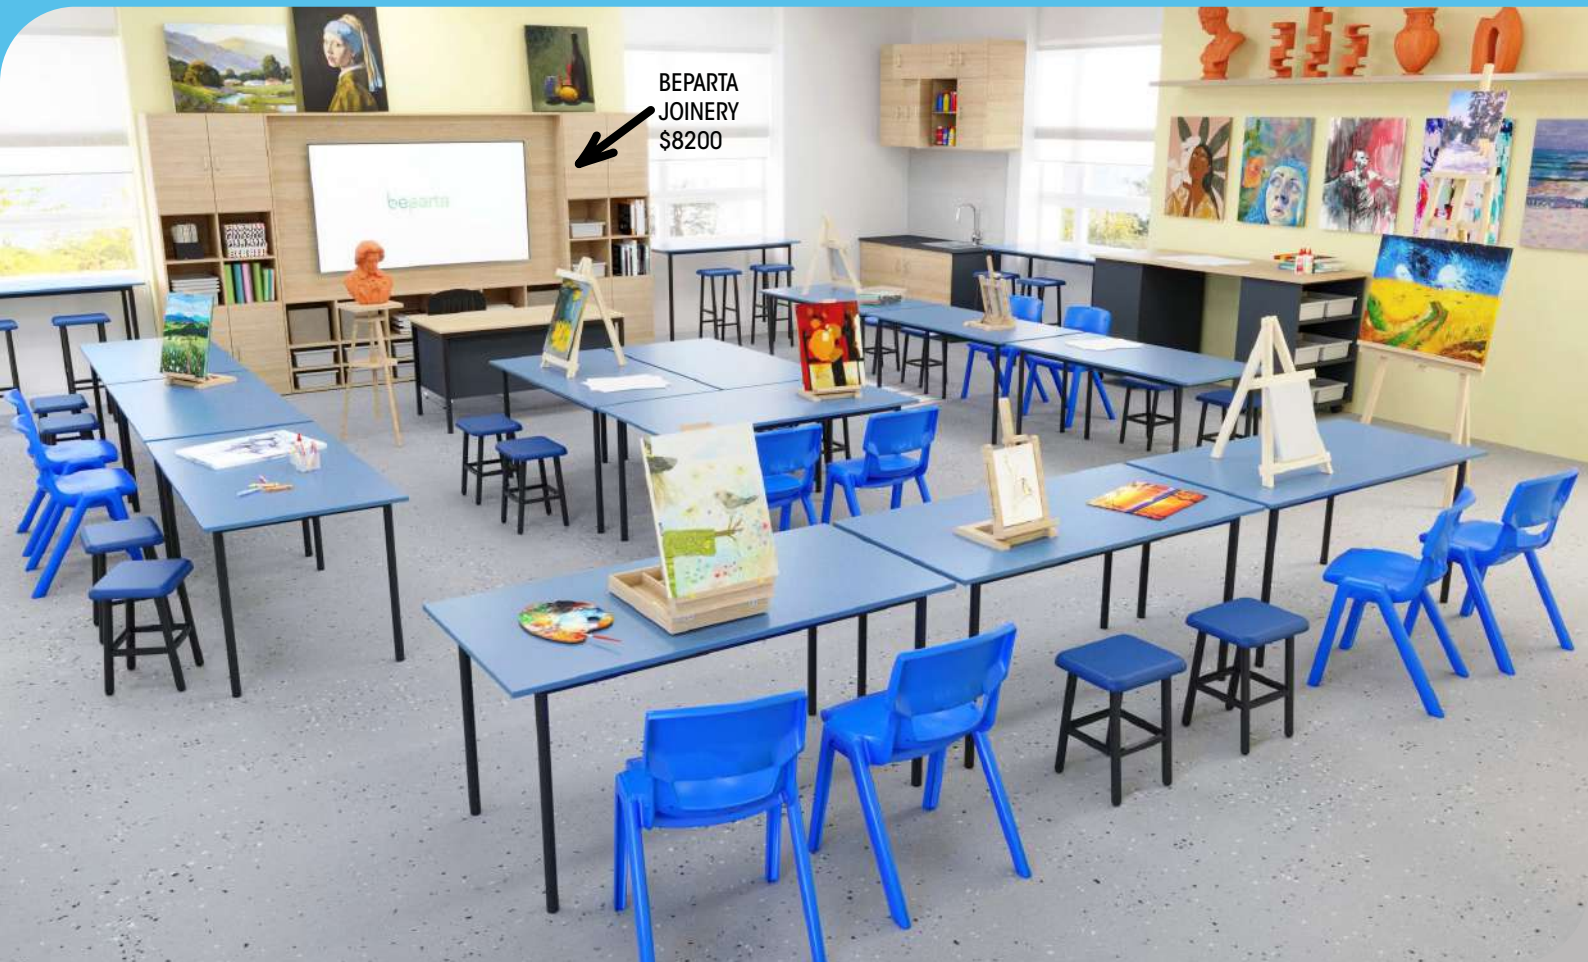

- a STEM collection for older students with optional power module

1 X TECH 2 WHEEL TABLE L1400 X W750 X H1050
4 X BEFOCUS UPHOLSTERED STOOL - LARGE
L430 X W300 X H720

SEATS 4

\$1765

BEPARTA
JOINERY
\$8200