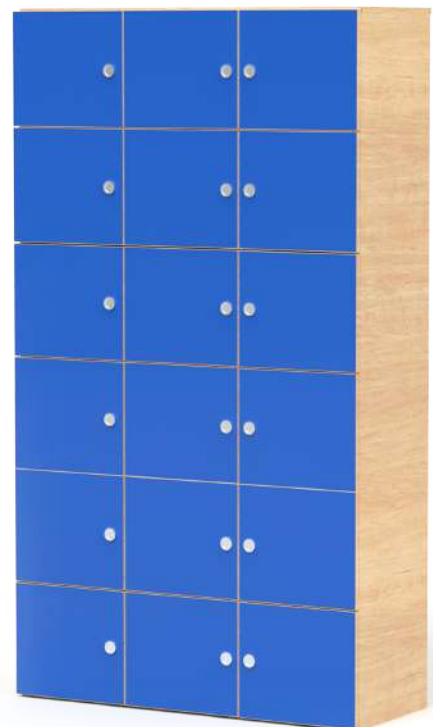

BECONFIGURE JOINERY

- price shown is for this configuration. Ask us to help you select the right built-ins for your space

$3920