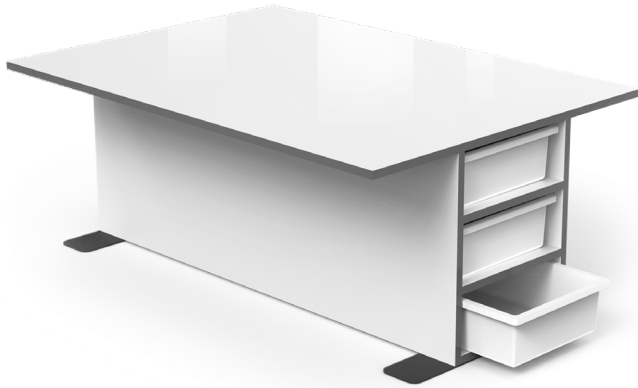

STATIC TABLES

CONTACT (02) 8095 8659

TOTE TABLE - LOW

L1200/1600 X W850 X H500
6 X TOTE TRAY - MEDIUM

FROM
$739