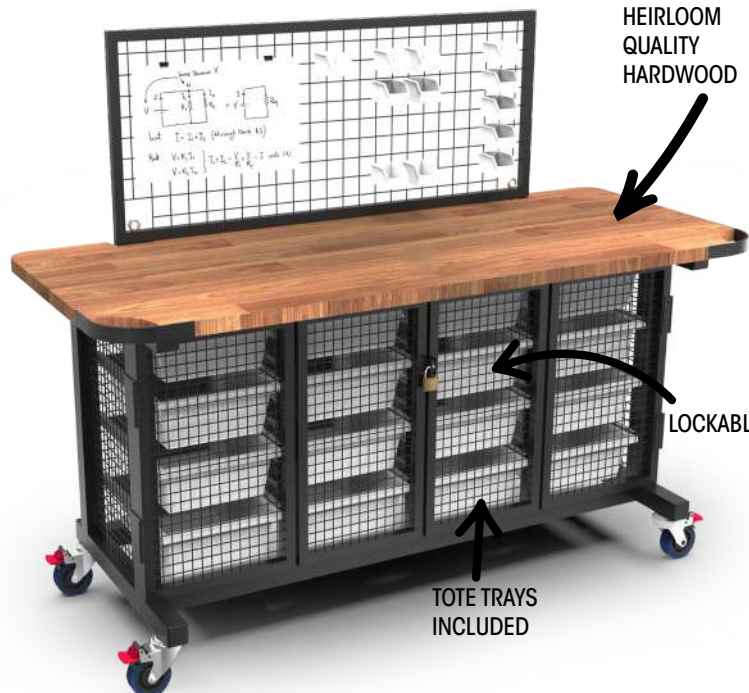

BESTRUCT™ WORKBENCH

$4699

- heirloom quality timber bench, high-grade 50mm steel tube, premium industrial powder coating, world's toughest, easy-to-use castors with double tap mechanism

L1800 X W750 X H900
16 X TOTE TRAY - MEDIUM

HEIRLOOM QUALITY HARDWOOD