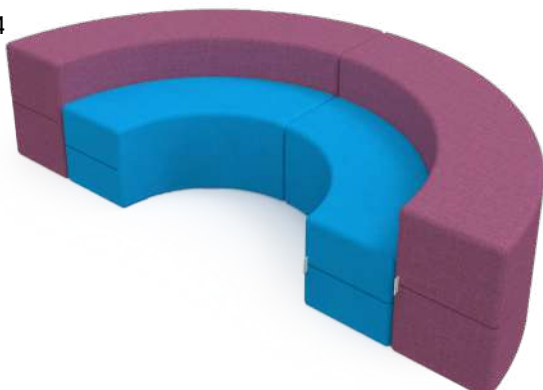

CURVED JNR COLLECTION C136 **$2729**

- ideal for direct instruction and shared reading in early primary

- 2 X CURVED JNR OUTER TIER L1625 X W585 X H450
- 2 X CURVED JNR MIDDLE TIER L1130 X W480 X H300

SEATS 10-14