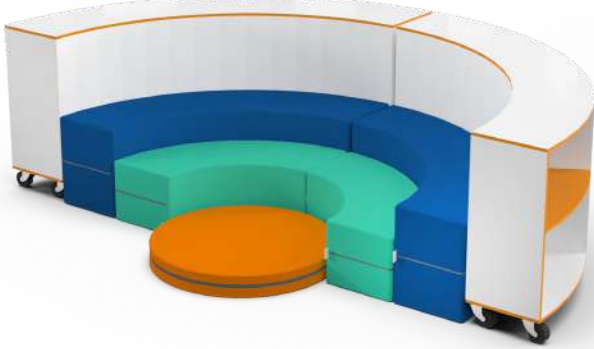

LIBRARIES AND LARGER OPEN SPACES

CONTACT (02) 8095 8659

CURVED JNR BOOKCASE COLLECTION C039 $4470

- for young primary students

- 2 X CURVED JNR OUTER TIER L1625 X W585 X H450
- 2 X CURVED JNR MIDDLE TIER L1130 X W480 X H300
- 1 X CURVED JNR MAT - MEDIUM L900 X W900 X H100
- 2 X CURVED JNR BOOKCASE L2120 X W685 X H900

SEATS 14