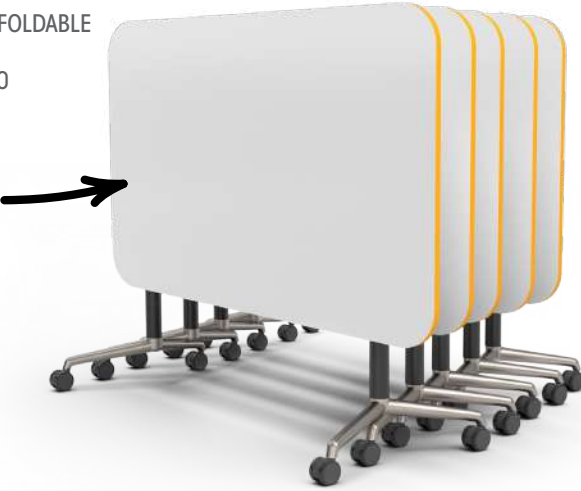

FOLDABLE TABLES

CONTACT SALES@BEPARTA.COM.AU

SOFT RECTANGLE COLLECTION C013

- these tables have straight sides and well rounded corners, all 5 the same

5 X SOFT RECTANGLE FOLDABLE TABLE
L1400 X W750 X H750

CHOOSE YOUR
EDGE COLOUR
FROM PAGE 42