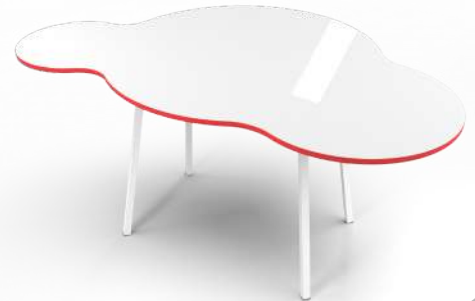

- ideal for younger students working on the floor

L1200 X W1200 X H350

TECH JNR TABLE

\$562

- designed for STEM and STEAM learning

L1400 X W750 X H720

CLOUD TABLE

FROM
\$479

- engaging students who are reluctant to collaborate

LOW L1425 X W900 X H500
MEDIUM L1425 X W900 X H680
HIGH L1425 X W900 X H720

TRIANGLE TABLE

FROM
\$419

- available with single leg, or as height adjustable or as a static table