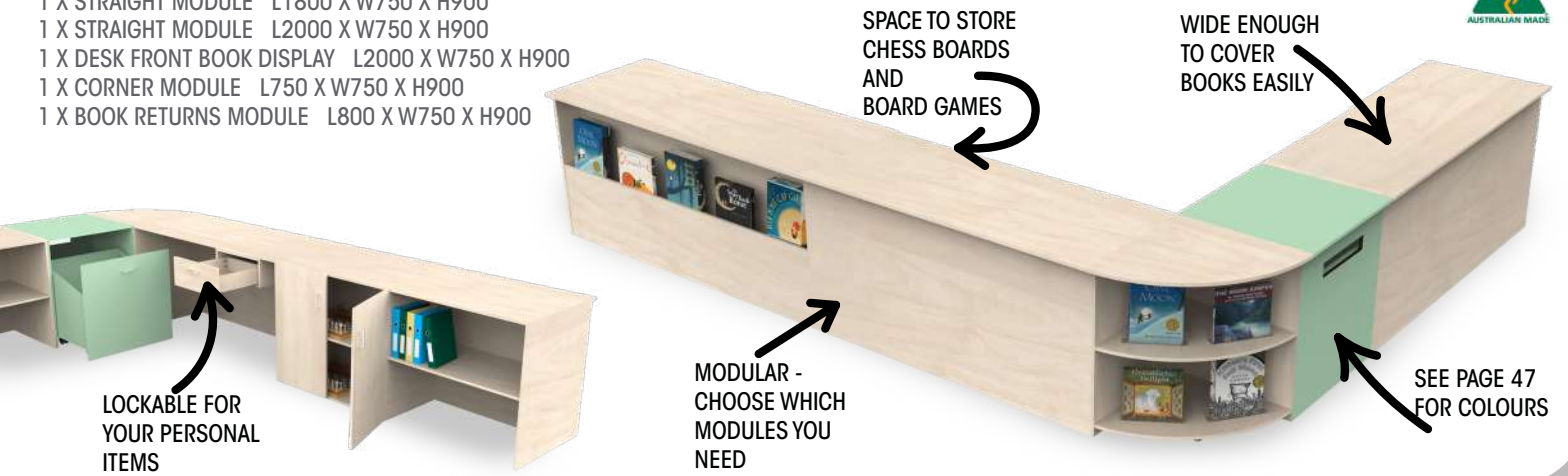

FOR TEACHER LIBRARIANS

CONTACT (02) 8095 8659

MODULAR RETURNS DESK C100

$4299

- ask us about optional drawers and alternative configurations

- 1 X STRAIGHT MODULE L1800 X W750 X H900
- 1 X STRAIGHT MODULE L2000 X W750 X H900
- 1 X DESK FRONT BOOK DISPLAY L2000 X W750 X H900
- 1 X CORNER MODULE L750 X W750 X H900
- 1 X BOOK RETURNS MODULE L800 X W750 X H900

ESSENTIAL BOOK ORGANISER

$614

L600 X W600 X H610