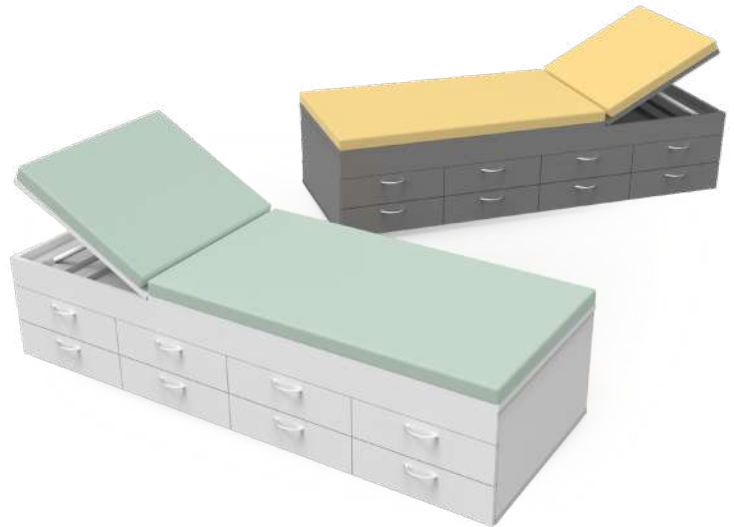

SICK BED - 8 DRAWER

EACH
$2189

- now available with 8 drawers! Three backrest positions offer support, with a hospital-grade fabric cover. Choose to have the backrest on the left or right-hand side

L1800 X W650 X H450