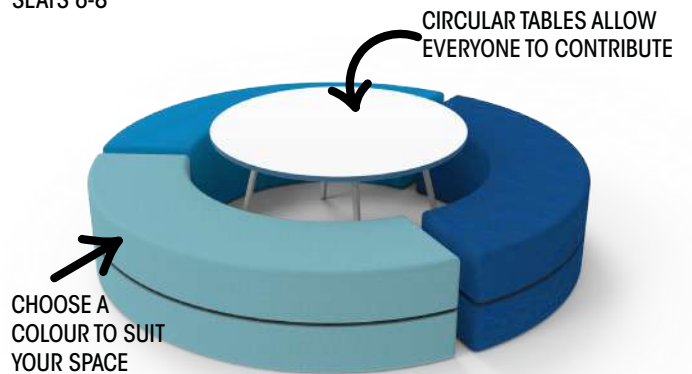

3 ROUND COLLECTION C134

$3899

- creating an comfortable space for informal discussions

3 X ARC OTTOMAN L1955 X W790 X H300/400/450
1 X ROUND TABLE L1200 X W1200 X H550/680/720

SEATS 6-8