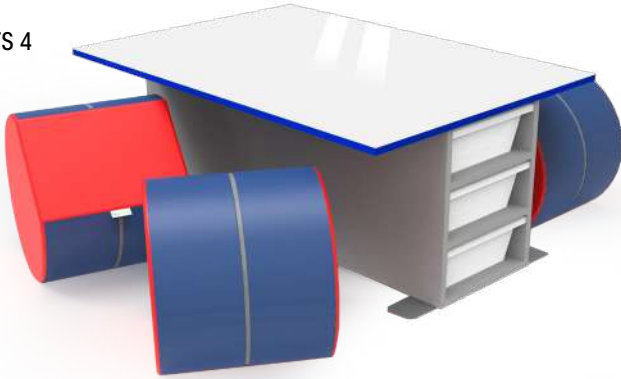

PRIMARY STEM AND STEAM ROOMS

CONTACT SALES@BEPARTA.COM.AU

T-TABLE COLLECTION C005

$1850

- our most popular table for primary, combining storage with plenty of table space. A 6-seater version is also available.

1 X T-TABLE L1200 X W1000 X H500/680
4 X ROCKABLE SEAT L450 X W400 X H300/400
6-8 X TOTE TRAY - MEDIUM

SEATS 4