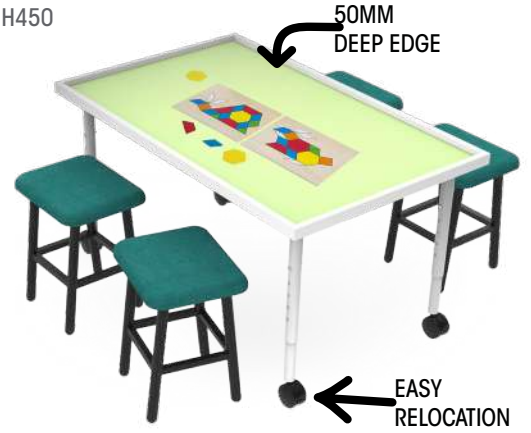

SEATS 4

HIGH EDGE JUNIOR TABLE C131

\$1755

- for robotics and STEM/STEAM discovery and learning

1 X HIGH EDGE TABLE L1200 X W750 X H550/680/720
4 X BEFOCUS UPHOLSTERED STOOL - SMALL
L430 X W300 X H450

SEATS 4