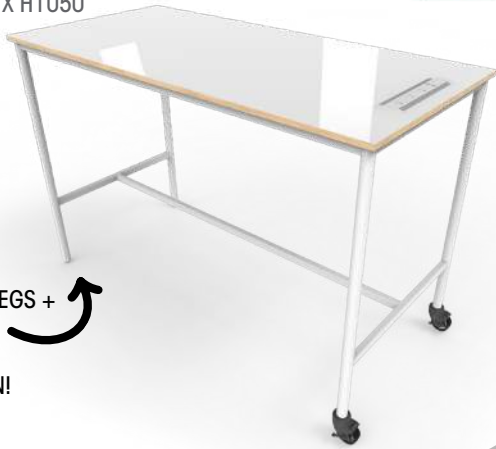

\$729

STEM AND STEAM ROOMS

CONTACT SALES@BEPARTA.COM.AU

TECH 2 WHEEL TABLE - MEDIUM / LARGE

- ask about including a power module!

MEDIUM: L1600 X W750 X H900
LARGE: L1800 X W750 X H1050

FROM
\$569

2 STRAIGHT LEGS +
2 WHEELS =
A POPULAR
COMBINATION!