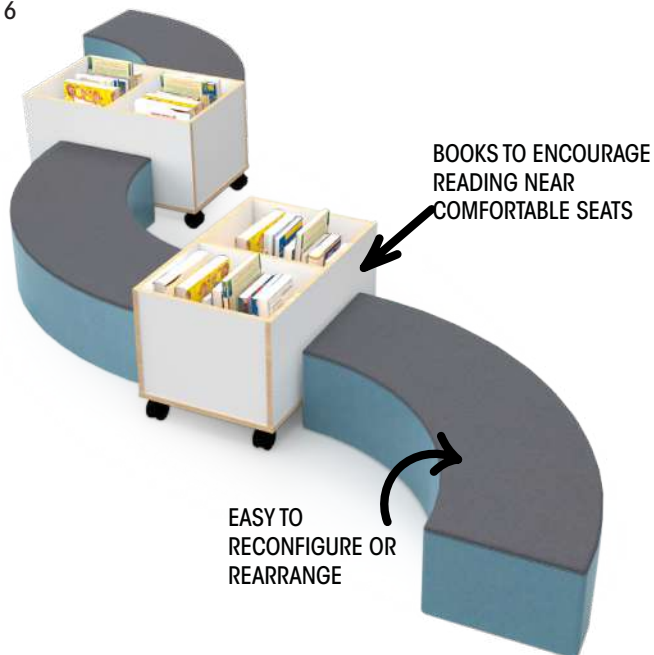

LIBRARIES AND RESOURCE CENTRES

CONTACT (02) 8095 8659

READING SNAKE C141

- creating a comfortable place to read

3 X CURVED SNR TIER INNER LOW L1600 X W650 X H300
2 X BOOK ORGANISER - DOUBLE L800 X W500 X H500

SEATS 6

$7443

CORNER READING COLLECTION C115

- creating an oasis of calm in a busy school library

4 X CORNER READING SEAT L660 X W660 X H760

$2996