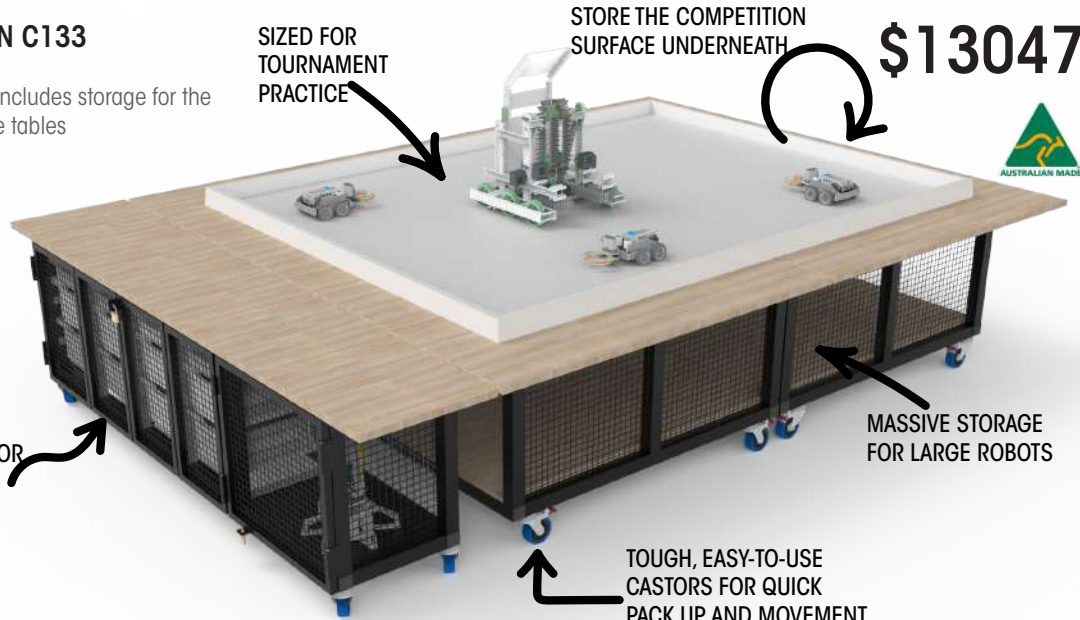

TOTE TRAYS FOR SMALL PARTS

SIZED FOR TOURNAMENT PRACTICE

STORE THE COMPETITION SURFACE UNDERNEATH

\$13047

MASSIVE STORAGE FOR LARGE ROBOTS

TOUGH, EASY-TO-USE CASTORS FOR QUICK PACK UP AND MOVEMENT

BESTRUCT CADDY