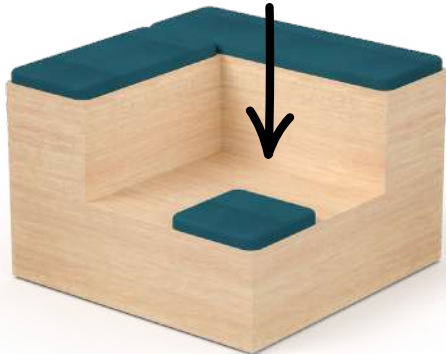

SEATS 14-16

CASTORS FOR
EASY MOVEMENT

CORNER SQUARE TIER **\$3999**

L1200 X W1200 X H850

SEATS 3

DESIGNED TO
GIVE PLENTY OF
FOOT ROOM

SQUARE TIER **\$3200**

L1200 X W1200 X H850