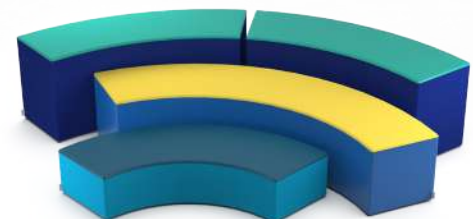

CURVED SNR TIERS **FROM $999**

- also available for individual purchase

- INNER L1600 X W450 X H300
- MIDDLE L2245 X W450 X H450
- OUTER PAIR L1500 X W450 X H600