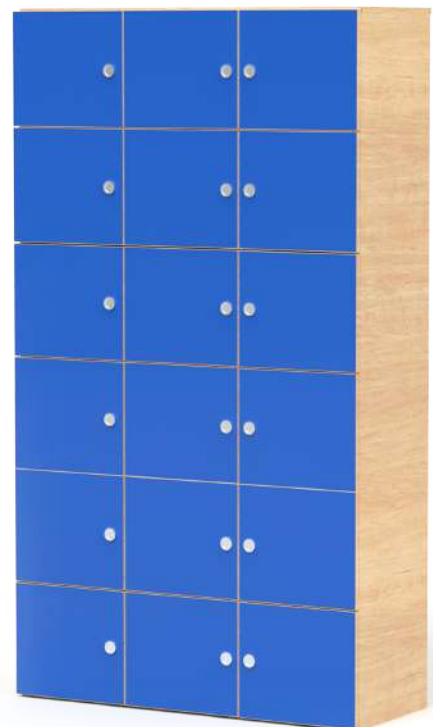

L2400 x W1500 x H830

SEATS 6-8 - please see page 28 for the MESH OFFICE CHAIR

BECONFIGURE JOINERY

\$3920

- price shown is for this configuration. Ask us to help you select the right built-ins for your space